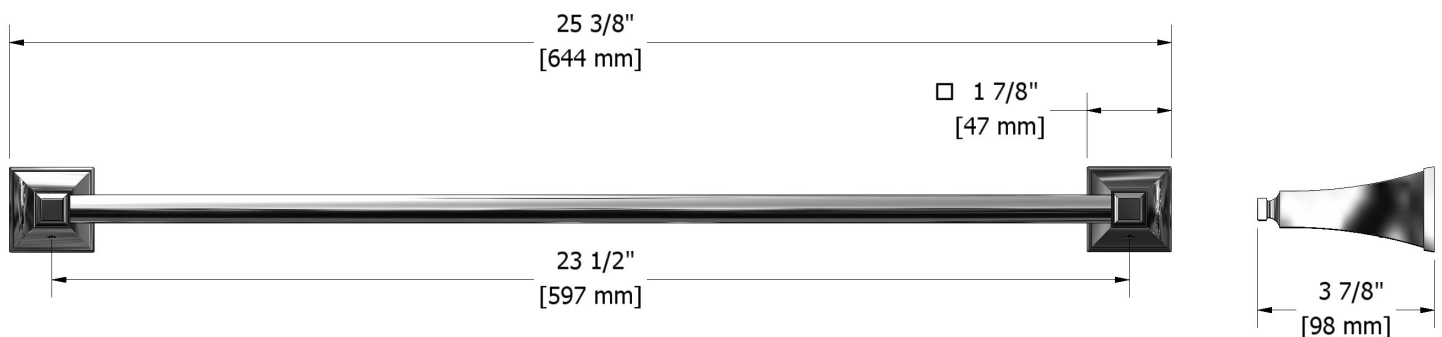

Sizes, models and finishes may differ from thoses presented.

Warranty

This **Riobel Inc.** product you have purchased carries a Limited Lifetime Warranty on the chrome, PVD finish, blacks and all working parts and is guaranteed from the initial purchase date against all manufacturing defects. All other finishes, including plastic components, are guaranteed for one year. All electric and/or electronic parts are covered by a 5-year limited warranty.

Customer Service

Ontario, West Canada : 888-287-5354 Quebec, Maritimes, United States : 866-473-8442

2020.06.13