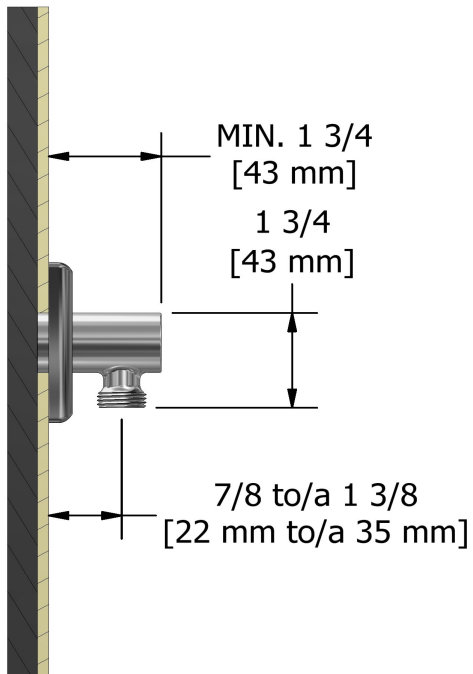

Sizes, models and finishes may differ from thoses presented.

Warranty

This **Riobel Inc.** product you have purchased carries a Limited Lifetime Warranty on the chrome, PVD finish, blacks and all working parts and is guaranteed from the initial purchase date against all manufacturing defects. All other finishes, including plastic components, are guaranteed for one year. All electric and/or electronic parts are covered by a 5-year limited warranty.

Customer Service

Ontario, West Canada : 888-287-5354 Quebec, Maritimes, United States : 866-473-8442