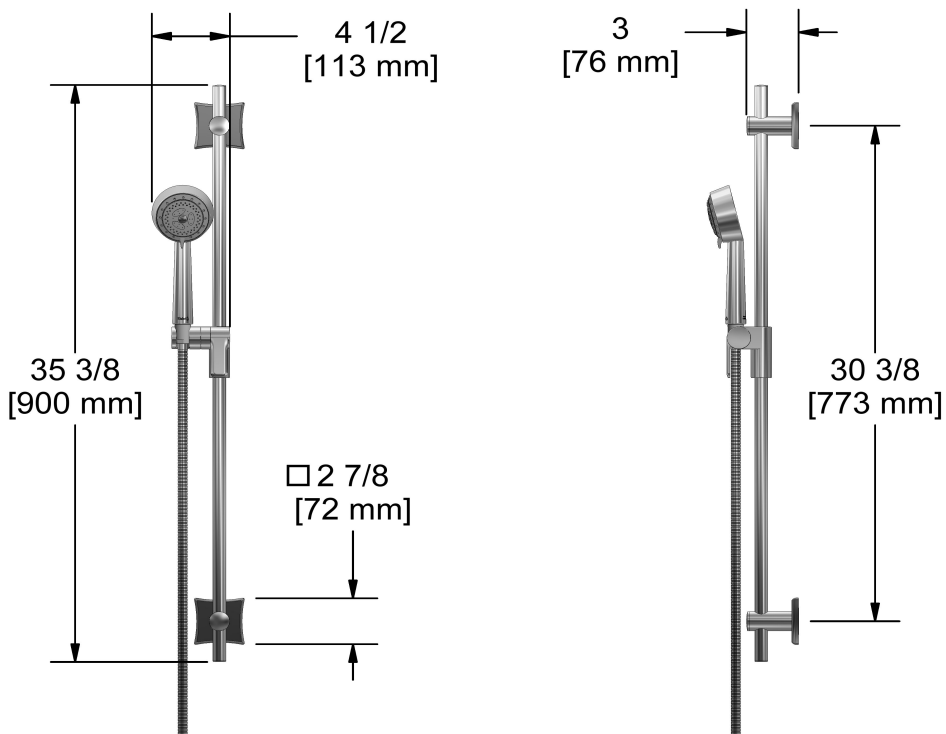

Certifications

- CSA B125.1
- ASME A112.18.1
- CMR248 Approval

Sizes, models and finishes may differ from those presented.

Warranty

This **Riobel Inc.** product you have purchased carries a Limited Lifetime Warranty on the chrome, PVD finish, blacks and all working parts and is guaranteed from the initial purchase date against all manufacturing defects. All other finishes, including plastic components, are guaranteed for one year. All electric and/or electronic parts are covered by a 5-year limited warranty.

Customer Service

Ontario, West Canada : 888-287-5354 Quebec, Maritimes, United States : 866-473-8442