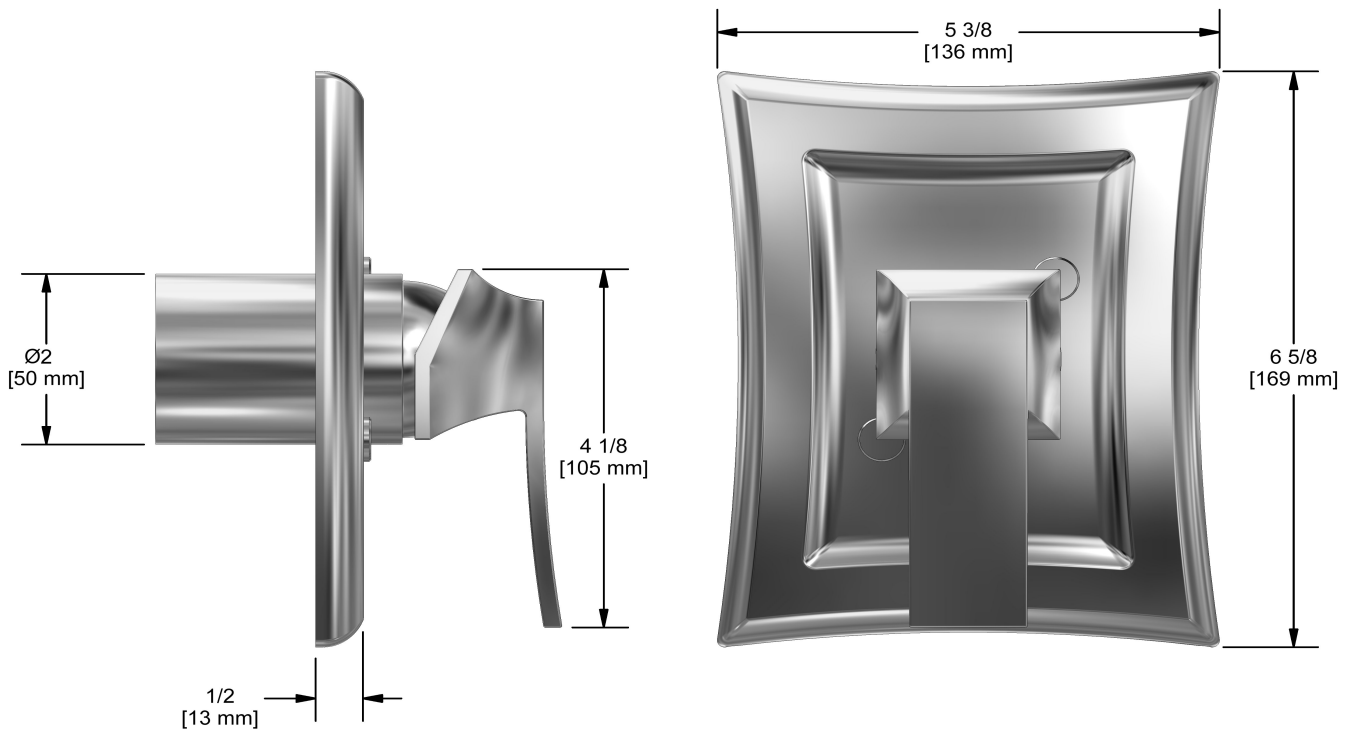

Sizes, models and finishes may differ from those presented.

Warranty

This **Riobel Inc.** product you have purchased carries a Limited Lifetime Warranty on the chrome, PVD finish, blacks and all working parts and is guaranteed from the initial purchase date against all manufacturing defects. All other finishes, including plastic components, are guaranteed for one year. All electric and/or electronic parts are covered by a 5-year limited warranty.

Customer Service

Ontario, West Canada : 888-287-5354 Quebec, Maritimes, United States : 866-473-8442