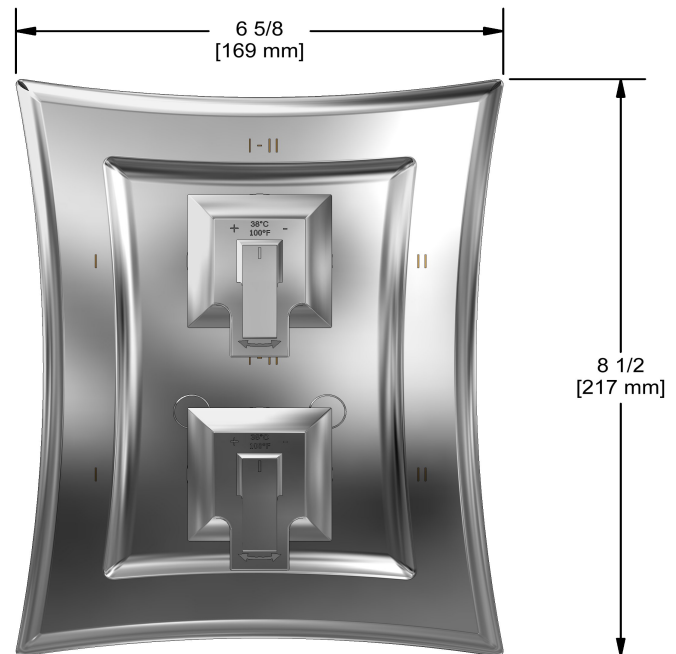

Sizes, models and finishes may differ from those presented.

Warranty

This **Riobel Inc.** product you have purchased carries a Limited Lifetime Warranty on the chrome, PVD finish, blacks and all working parts and is guaranteed from the initial purchase date against all manufacturing defects. All other finishes, including plastic components, are guaranteed for one year. All electric and/or electronic parts are covered by a 5-year limited warranty.

Customer Service

Ontario, West Canada : 888-287-5354 Quebec, Maritimes, United States : 866-473-8442

2020.06.13