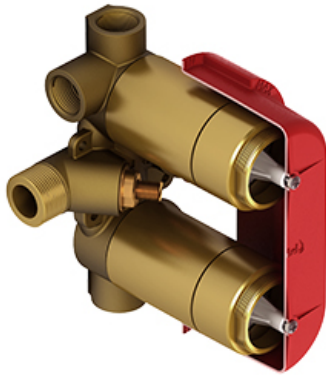

4-way Type T/P ¾" coaxial complete valve

EF46

Specifications

Composition

- TEF46C - 4-way Type T/P coaxial valve trim
- R46 - 4-way Type T/P ¾" coaxial valve rough

Available colors

- C : Chrome
- BN : Brushed Nickel (PVD)
- PN : Polished Nickel (PVD)

Available flows

- 38 L/min, 10 gpm (US) 60psi
- Type TP - For use with shower heads rated at 7L/min (1.8 gpm) or higher

Certifications

- CSA B125.1
- ASME A112.18.1
- ASSE 1016

cUPC®

Warranty

This **Riobel Inc.** product you have purchased carries a Limited Lifetime Warranty on the chrome, PVD finish, blacks and all working parts and is guaranteed from the initial purchase date against all manufacturing defects. All other finishes, including plastic components, are guaranteed for one year. All electric and/or electronic parts are covered by a 5-year limited warranty.

Customer Service

Ontario, West Canada : 888-287-5354 Quebec, Maritimes, United States : 866-473-8442

2020.06.13

4-way Type T/P 3/4" coaxial valve rough
R46

Specifications

Descriptions

- Rough only
- 3/4" inlet male NPT
- Must be supplied with minimum 3/4" PEX , 3/4" EXPANSION PEX or 1/2" copper
- Four 1/2" outlets female NPT
- Service valves
- Test cap
- TXX46XX or TXX88XX trim required to complete