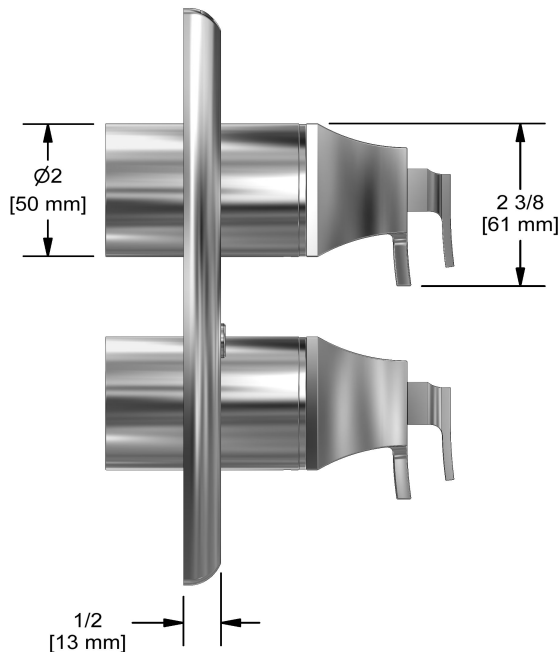

Sizes, models and finishes may differ from those presented.

Warranty

This **Riobel Inc.** product you have purchased carries a Limited Lifetime Warranty on the chrome, PVD finish, blacks and all working parts and is guaranteed from the initial purchase date against all manufacturing defects. All other finishes, including plastic components, are guaranteed for one year. All electric and/or electronic parts are covered by a 5-year limited warranty.

Customer Service

Ontario, West Canada : 888-287-5354 Quebec, Maritimes, United States : 866-473-8442

2020.06.13