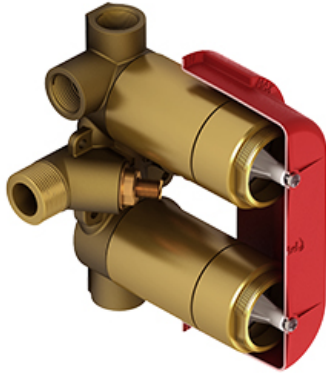

4-way Type T/P ¾" coaxial complete valve

EF46

Specifications

Composition

- TEF46C - 4-way Type T/P coaxial valve trim
- R46 - 4-way Type T/P ¾" coaxial valve rough

Available colors

- C : Chrome
- BN : Brushed Nickel (PVD)
- PN : Polished Nickel (PVD)

Available flows

- 38 L/min, 10 gpm (US) 60psi
- Type TP - For use with shower heads rated at 7L/min (1.8 gpm) or higher

Certifications

- CSA B125.1
- ASME A112.18.1
- ASSE 1016

cUPC®

Warranty

This **Riobel Inc.** product you have purchased carries a Limited Lifetime Warranty on the chrome, PVD finish, blacks and all working parts and is guaranteed from the initial purchase date against all manufacturing defects. All other finishes, including plastic components, are guaranteed for one year. All electric and/or electronic parts are covered by a 5-year limited warranty.

Customer Service

Ontario, West Canada : 888-287-5354 Quebec, Maritimes, United States : 866-473-8442

2020.06.13

4-way Type T/P 3/4" coaxial valve rough
R46

Specifications

Descriptions

- Rough only
- 3/4" inlet male NPT
- Must be supplied with minimum 3/4" PEX , 3/4" EXPANSION PEX or 1/2" copper
- Four 1/2" outlets female NPT
- Service valves
- Test cap
- TXX46XX or TXX88XX trim required to complete