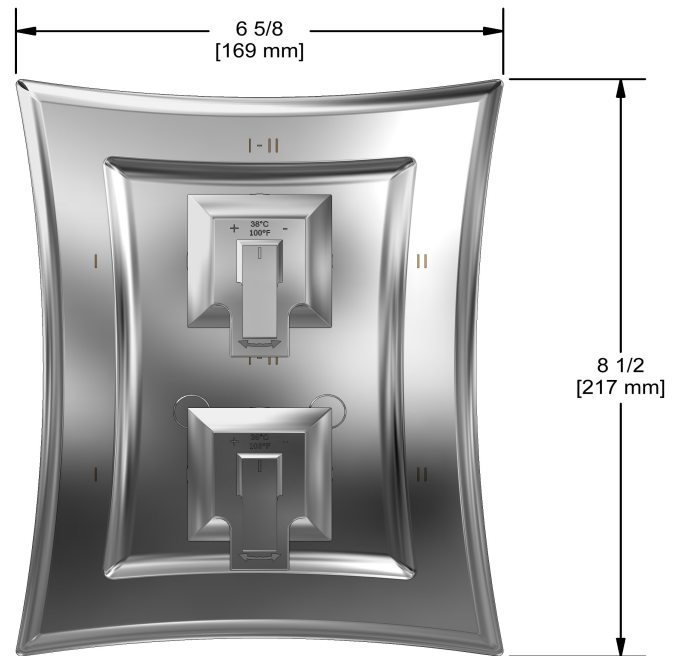

Sizes, models and finishes may differ from those presented.

Warranty

This **Riobel Inc.** product you have purchased carries a Limited Lifetime Warranty on the chrome, PVD finish, blacks and all working parts and is guaranteed from the initial purchase date against all manufacturing defects. All other finishes, including plastic components, are guaranteed for one year. All electric and/or electronic parts are covered by a 5-year limited warranty.

Customer Service

Ontario, West Canada : 888-287-5354 Quebec, Maritimes, United States : 866-473-8442

2020.06.13