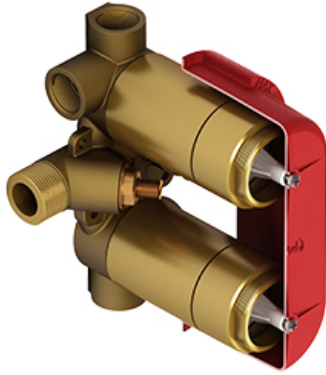

4-way Type T/P ¾" coaxial complete valve
EF46

Specifications

Composition

- TEF46C - 4-way Type T/P coaxial valve trim
- R46 - 4-way Type T/P ¾" coaxial valve rough

Available colors

- C : Chrome
- BN : Brushed Nickel (PVD)
- PN : Polished Nickel (PVD)

Available flows

- 38 L/min, 10 gpm (US) 60psi
- Type TP - For use with shower heads rated at 7L/min (1.8 gpm) or higher

Certifications

- CSA B125.1
- ASME A112.18.1
- ASSE 1016

cUPC®

Warranty

This **Riobel Inc.** product you have purchased carries a Limited Lifetime Warranty on the chrome, PVD finish, blacks and all working parts and is guaranteed from the initial purchase date against all manufacturing defects. All other finishes, including plastic components, are guaranteed for one year. All electric and/or electronic parts are covered by a 5-year limited warranty.

Customer Service

Ontario, West Canada : 888-287-5354 Quebec, Maritimes, United States : 866-473-8442

2020.06.13

4-way Type T/P 3/4" coaxial valve rough
R46

Specifications

Descriptions

- Rough only
- 3/4" inlet male NPT
- Must be supplied with minimum 3/4" PEX , 3/4" EXPANSION PEX or 1/2" copper
- Four 1/2" outlets female NPT
- Service valves
- Test cap
- TXX46XX or TXX88XX trim required to complete