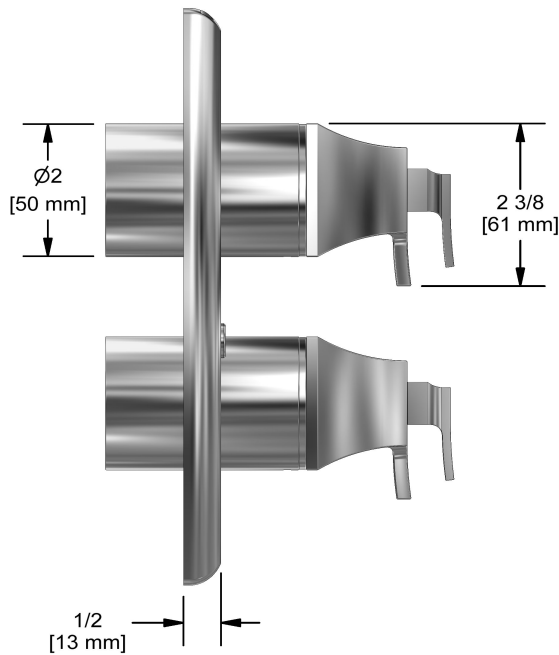

Sizes, models and finishes may differ from those presented.

Warranty

This **Riobel Inc.** product you have purchased carries a Limited Lifetime Warranty on the chrome, PVD finish, blacks and all working parts and is guaranteed from the initial purchase date against all manufacturing defects. All other finishes, including plastic components, are guaranteed for one year. All electric and/or electronic parts are covered by a 5-year limited warranty.

Customer Service

Ontario, West Canada : 888-287-5354 Quebec, Maritimes, United States : 866-473-8442

2020.06.13