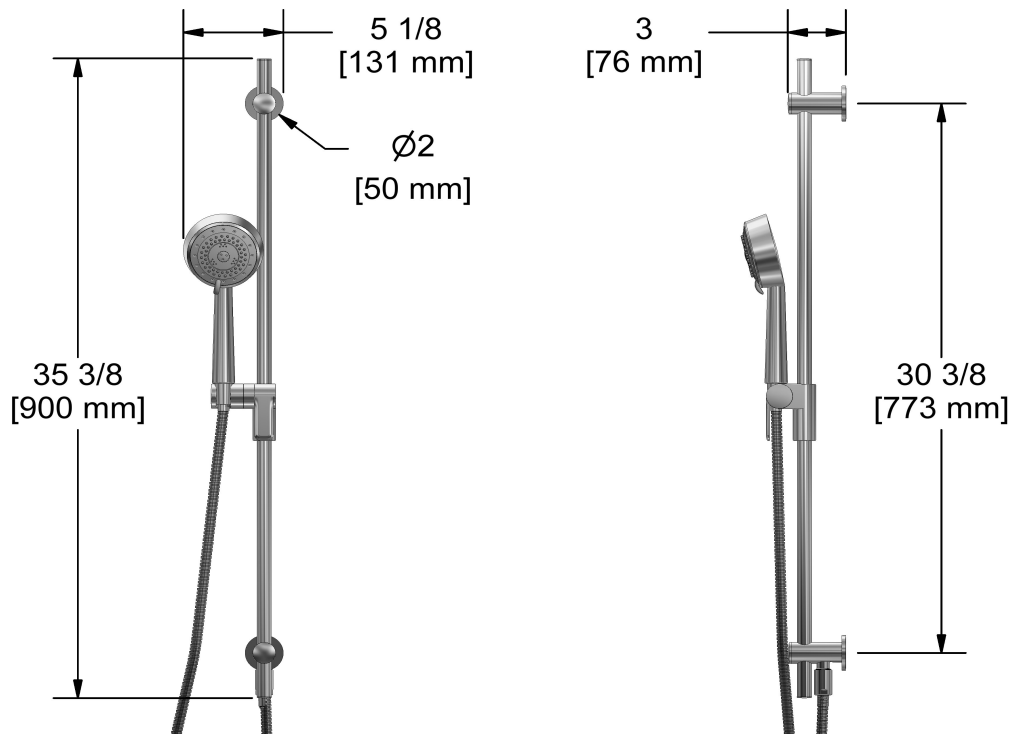

Certifications

- CSA B125.1
- ASME A112.18.1
- CMR248 Approval

Sizes, models and finishes may differ from thoses presented.

Warranty

This **Riobel Inc.** product you have purchased carries a Limited Lifetime Warranty on the chrome, PVD finish, blacks and all working parts and is guaranteed from the initial purchase date against all manufacturing defects. All other finishes, including plastic components, are guaranteed for one year. All electric and/or electronic parts are covered by a 5-year limited warranty.

Customer Service

Ontario, West Canada : 888-287-5354 Quebec, Maritimes, United States : 866-473-8442