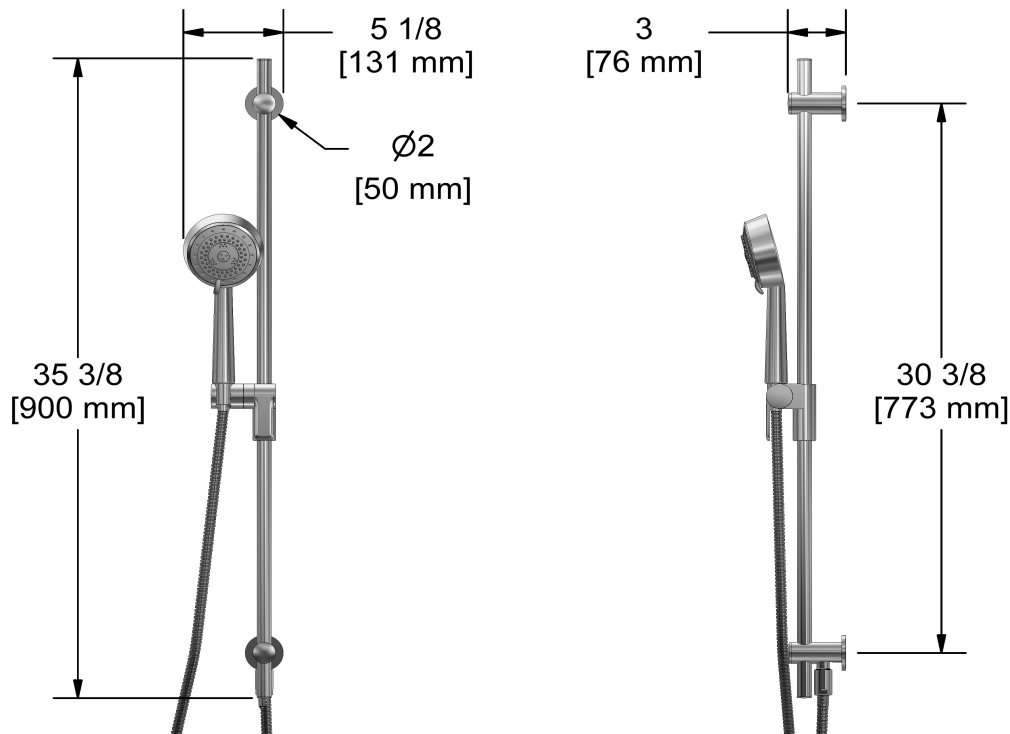

Certifications

- CSA B125.1
- ASME A112.18.1
- CMR248 Approval

Sizes, models and finishes may differ from those presented.

Warranty

This **Riobel Inc.** product you have purchased carries a Limited Lifetime Warranty on the chrome, PVD finish, blacks and all working parts and is guaranteed from the initial purchase date against all manufacturing defects. All other finishes, including plastic components, are guaranteed for one year. All electric and/or electronic parts are covered by a 5-year limited warranty.

Customer Service

Ontario, West Canada : 888-287-5354 Quebec, Maritimes, United States : 866-473-8442