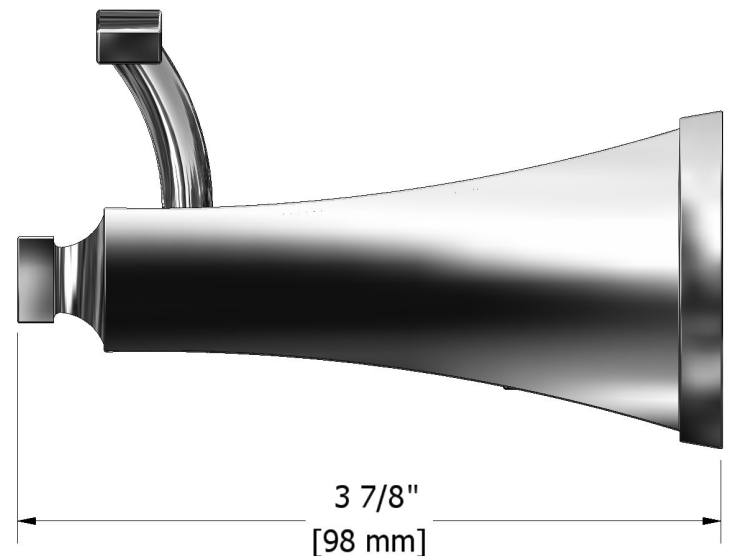

Robe hook
EF0

Specifications

Description

- 4 anchor points

Available colors

- C : Chrome
- BN : Brushed Nickel (PVD)
- PN : Polished Nickel (PVD)

Sizes, models and finishes may differ from thoses presented.