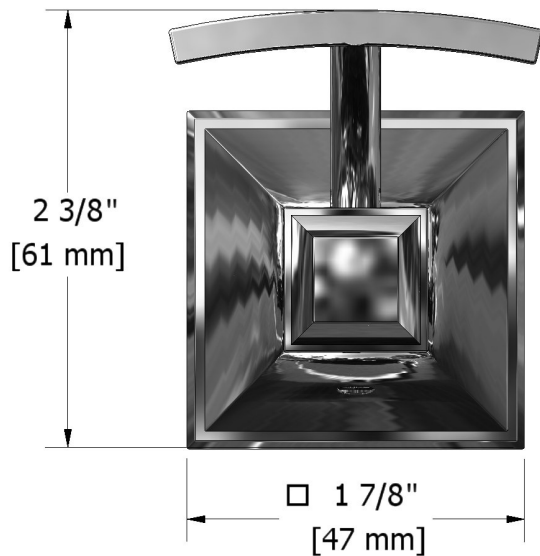

Robe hook
EF0

Specifications

Description

- 4 anchor points

Available colors

- C : Chrome
- BN : Brushed Nickel (PVD)
- PN : Polished Nickel (PVD)

Sizes, models and finishes may differ from thoses presented.