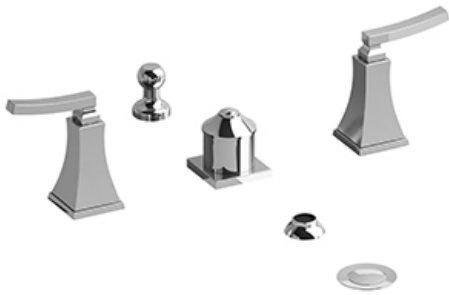

4-piece bidet faucet with integrated vacuum breaker
EF09L

Specifications

Descriptions

- Jet
- Ceramic cartridge
- Pop-up drain
- 1/2" inlet male NPT
- Integrated vacuum breaker

Available colors

- C : Chrome
- BN : Brushed Nickel (PVD)
- PN : Polished Nickel (PVD)