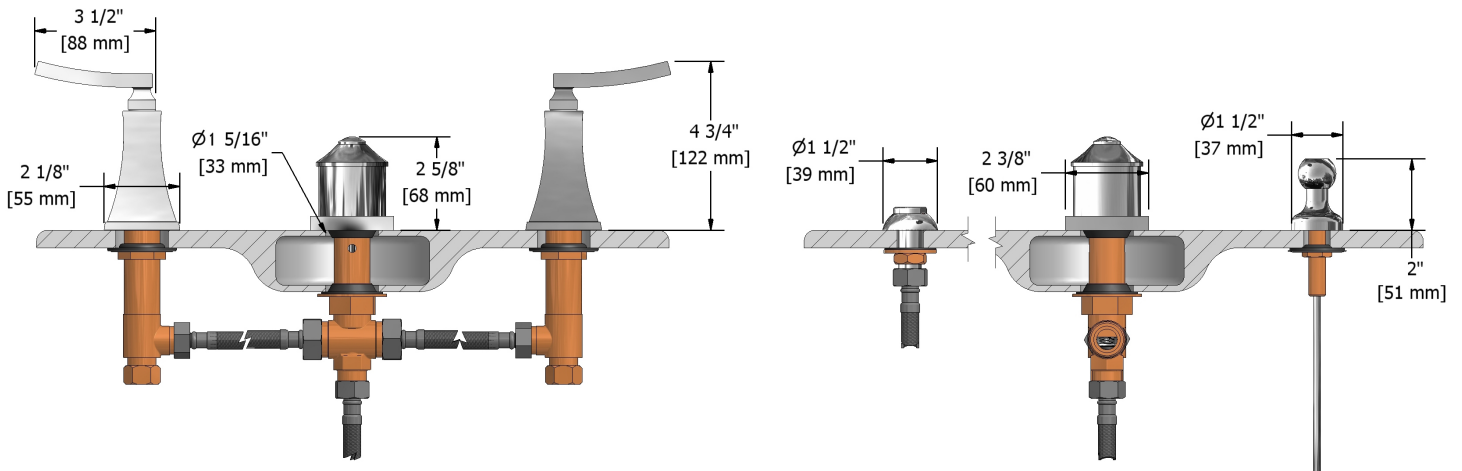

Sizes, models and finishes may differ from those presented.

Warranty

This **Riobel Inc.** product you have purchased carries a Limited Lifetime Warranty on the chrome, PVD finish, blacks and all working parts and is guaranteed from the initial purchase date against all manufacturing defects. All other finishes, including plastic components, are guaranteed for one year. All electric and/or electronic parts are covered by a 5-year limited warranty.

Customer Service

Ontario, West Canada : 888-287-5354 Quebec, Maritimes, United States : 866-473-8442