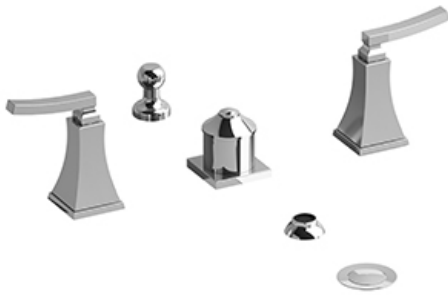

4-piece bidet faucet with integrated vacuum breaker
EF09L

Specifications

Descriptions

- Jet
- Ceramic cartridge
- Pop-up drain
- 1/2" inlet male NPT
- Integrated vacuum breaker

Available colors

- C : Chrome
- BN : Brushed Nickel (PVD)
- PN : Polished Nickel (PVD)