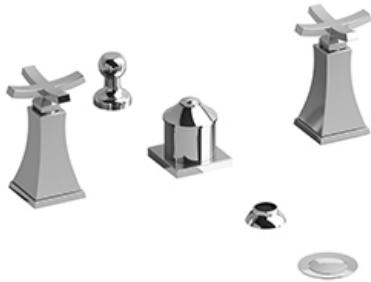

4-piece bidet faucet with integrated vacuum breaker  
**EF09+**

### Descriptions

- Jet
- Ceramic cartridge
- Pop-up drain
- 1/2" inlet male NPT
- Integrated vacuum breaker