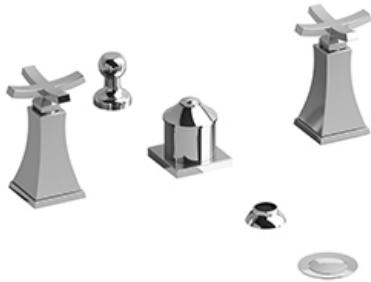

4-piece bidet faucet with integrated vacuum breaker  
**EF09+**

## Descriptions

- Jet
- Ceramic cartridge
- Pop-up drain
- 1/2" inlet male NPT
- Integrated vacuum breaker