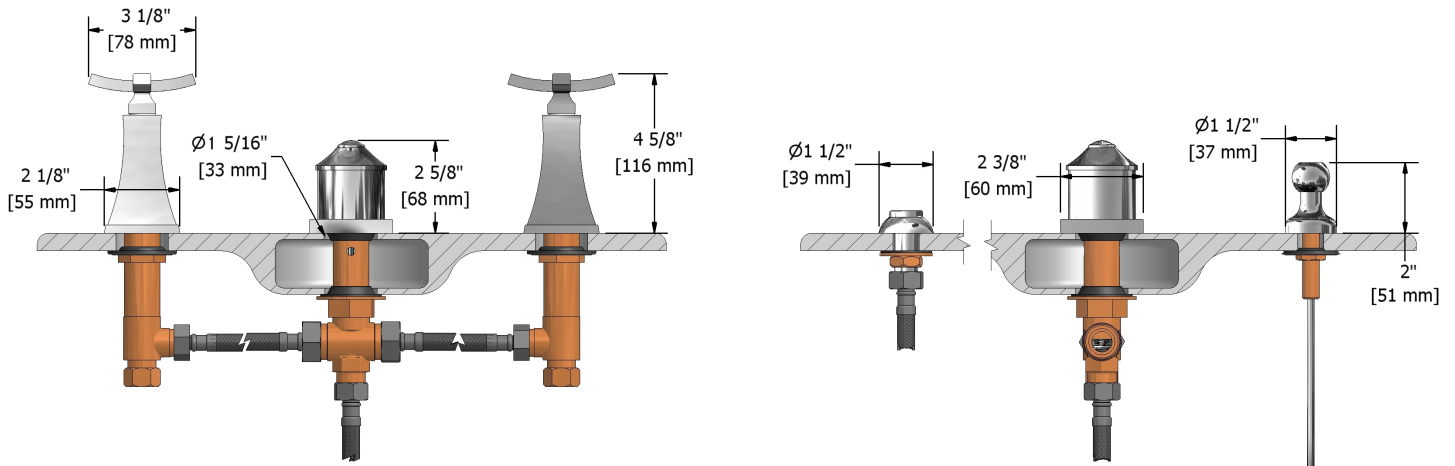

Sizes, models and finishes may differ from those presented.

Warranty

This **Riobel Inc.** product you have purchased carries a Limited Lifetime Warranty on the chrome, PVD finish, blacks and all working parts and is guaranteed from the initial purchase date against all manufacturing defects. All other finishes, including plastic components, are guaranteed for one year. All electric and/or electronic parts are covered by a 5-year limited warranty.

Customer Service

Ontario, West Canada : 888-287-5354 Quebec, Maritimes, United States : 866-473-8442