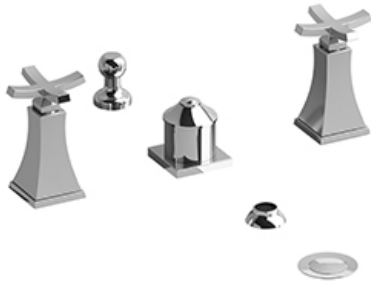

4-piece bidet faucet with integrated vacuum breaker
EF09+

Specifications

Descriptions

- Jet
- Ceramic cartridge
- Pop-up drain
- 1/2" inlet male NPT
- Integrated vacuum breaker

Available colors

- C : Chrome
- BN : Brushed Nickel (PVD)
- PN : Polished Nickel (PVD)