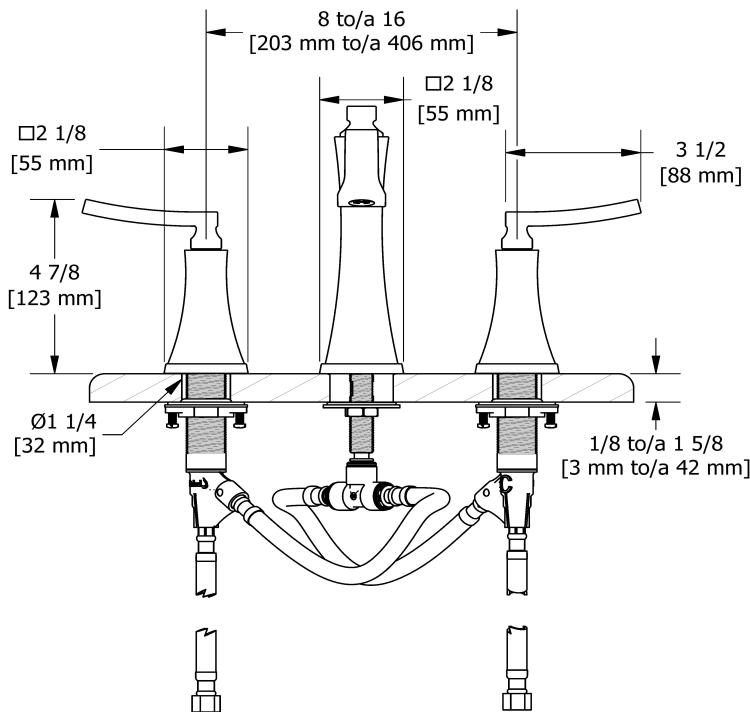

Certifications

- CSA B125.1
- NSF/ANSI standard 61 and 372
- ASME A112.18.1
- CMR248 Approval
- ADA