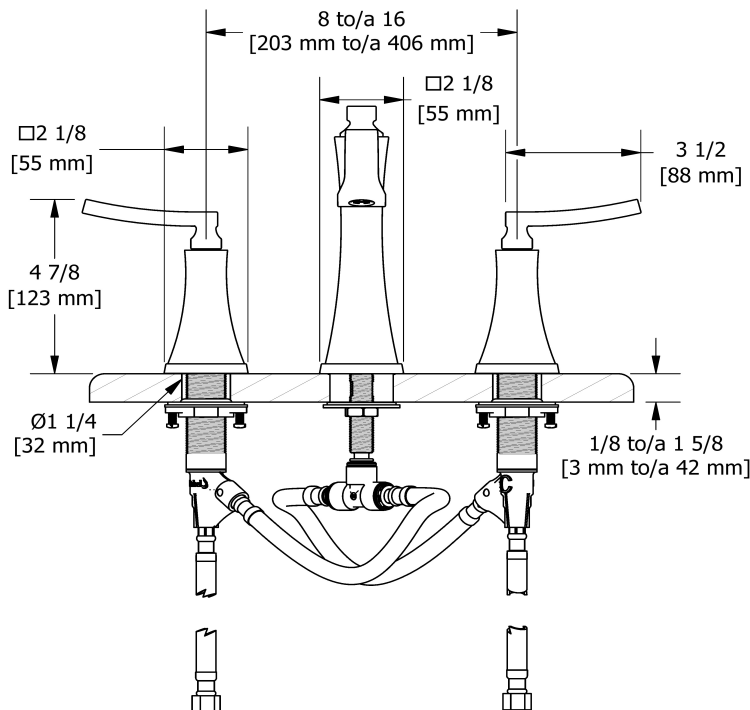

8" lavatory faucet
EF08L

Specifications

Descriptions

- Ceramic cartridge
- 3/8" speedway compression
- Push drain

Available colors

- C : Chrome
- BN : Brushed Nickel (PVD)
- PN : Polished Nickel (PVD)

Available flows

- 5.7 L/min, 1.5 gpm (US) 60psi *
- 1.9 L/min, 0.5 gpm (US) 60psi (**EF08L-05**)
- 3.7 L/min, 1 gpm (US) 60psi (**EF08L-10**)

EPA certification applicable to the indicated model only

Certifications

- CSA B125.1
- NSF/ANSI standard 61 and 372
- ASME A112.18.1
- CMR248 Approval
- ADA