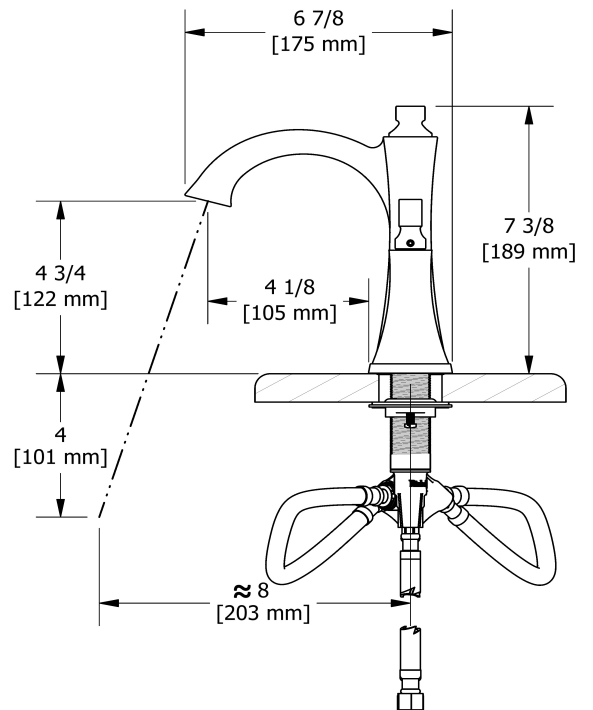

Certifications

- CSA B125.1
- NSF/ANSI standard 61 and 372
- ASME A112.18.1
- CMR248 Approval
- ADA