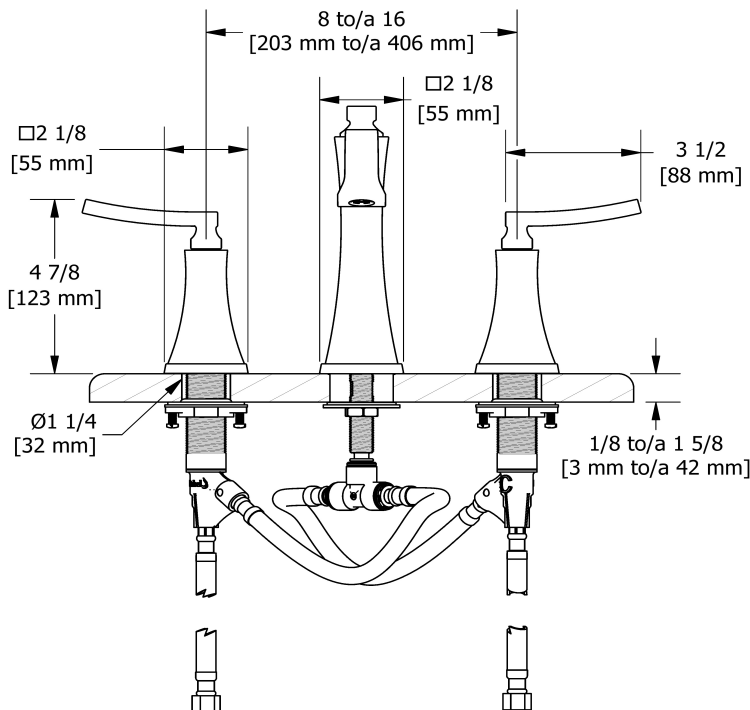

Certifications

- CSA B125.1
- NSF/ANSI standard 61 and 372
- ASME A112.18.1
- CMR248 Approval
- ADA