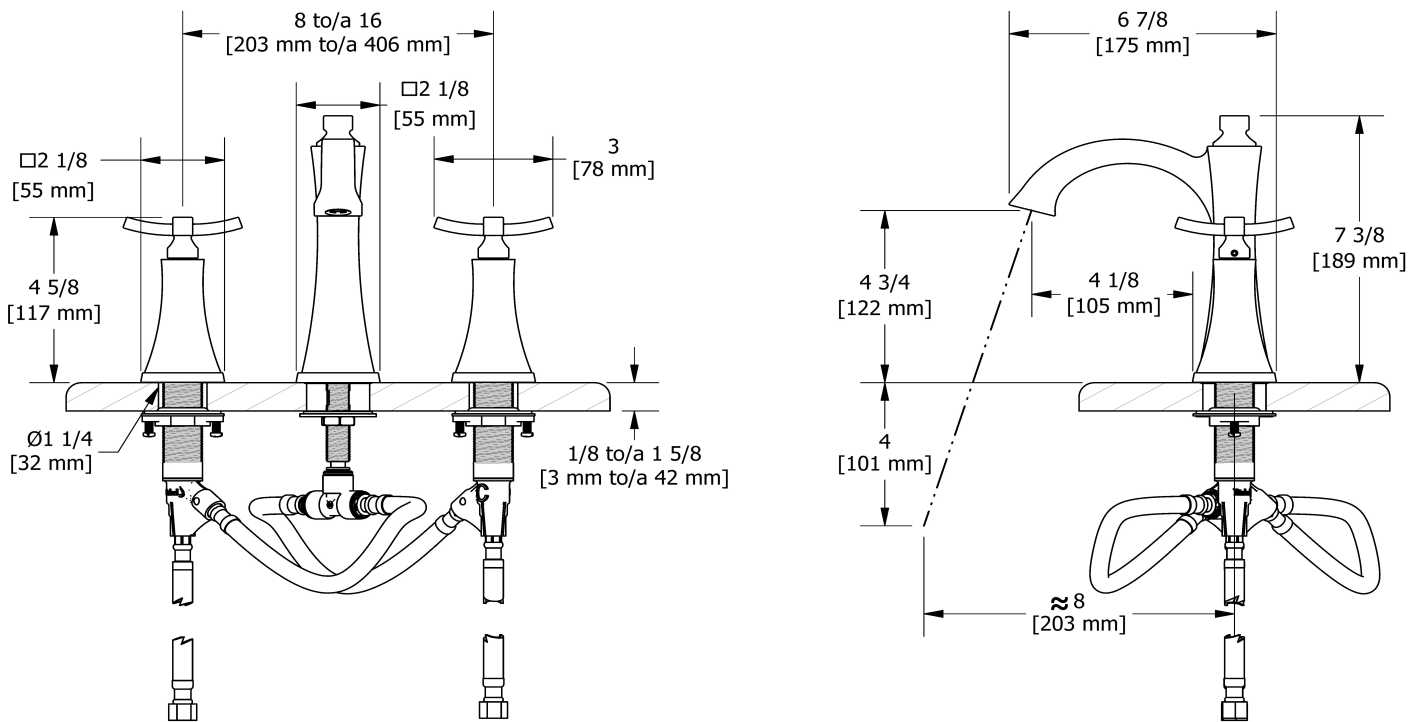

Certifications

- CSA B125.1
- NSF/ANSI standard 61 and 372
- ASME A112.18.1
- CMR248 Approval
- ADA