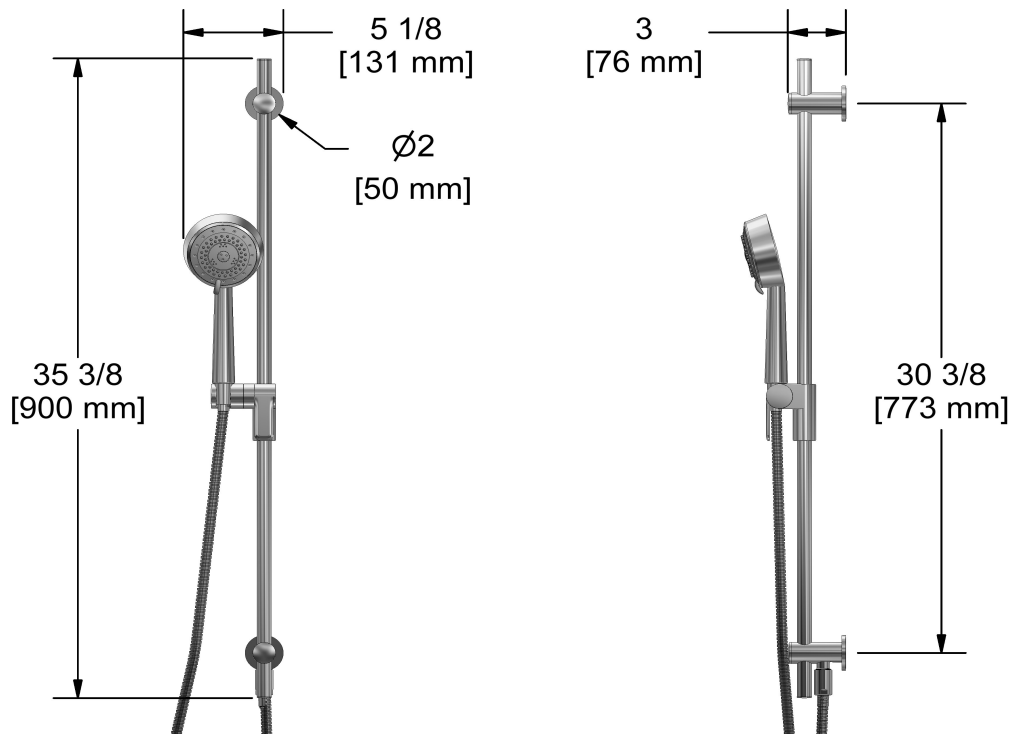

Certifications

- CSA B125.1
- ASME A112.18.1
- CMR248 Approval

Sizes, models and finishes may differ from those presented.

Warranty

This **Riobel Inc.** product you have purchased carries a Limited Lifetime Warranty on the chrome, PVD finish, blacks and all working parts and is guaranteed from the initial purchase date against all manufacturing defects. All other finishes, including plastic components, are guaranteed for one year. All electric and/or electronic parts are covered by a 5-year limited warranty.

Customer Service

Ontario, West Canada : 888-287-5354 Quebec, Maritimes, United States : 866-473-8442