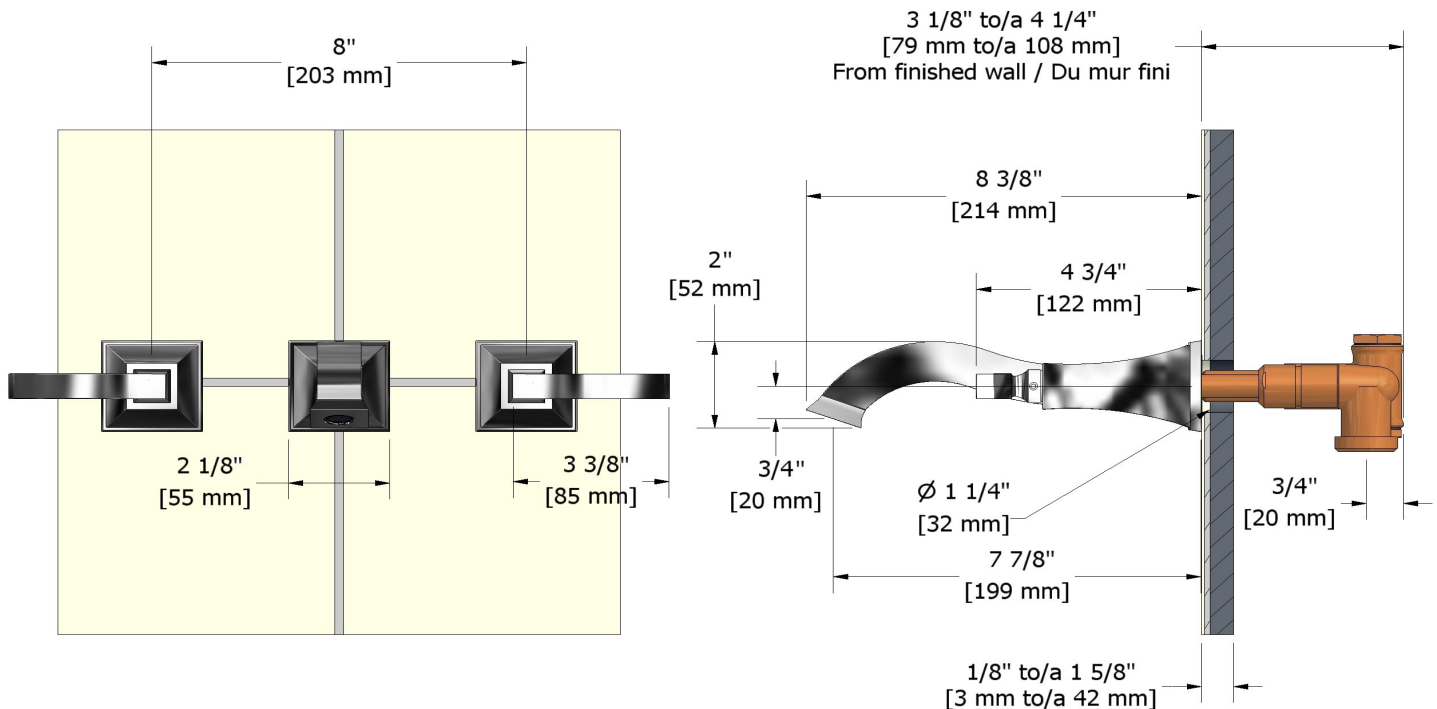

Certifications

- CSA B125.1
- NSF/ANSI standard 61 and 372
- ASME A112.18.1
- CMR248 Approval
- ADA