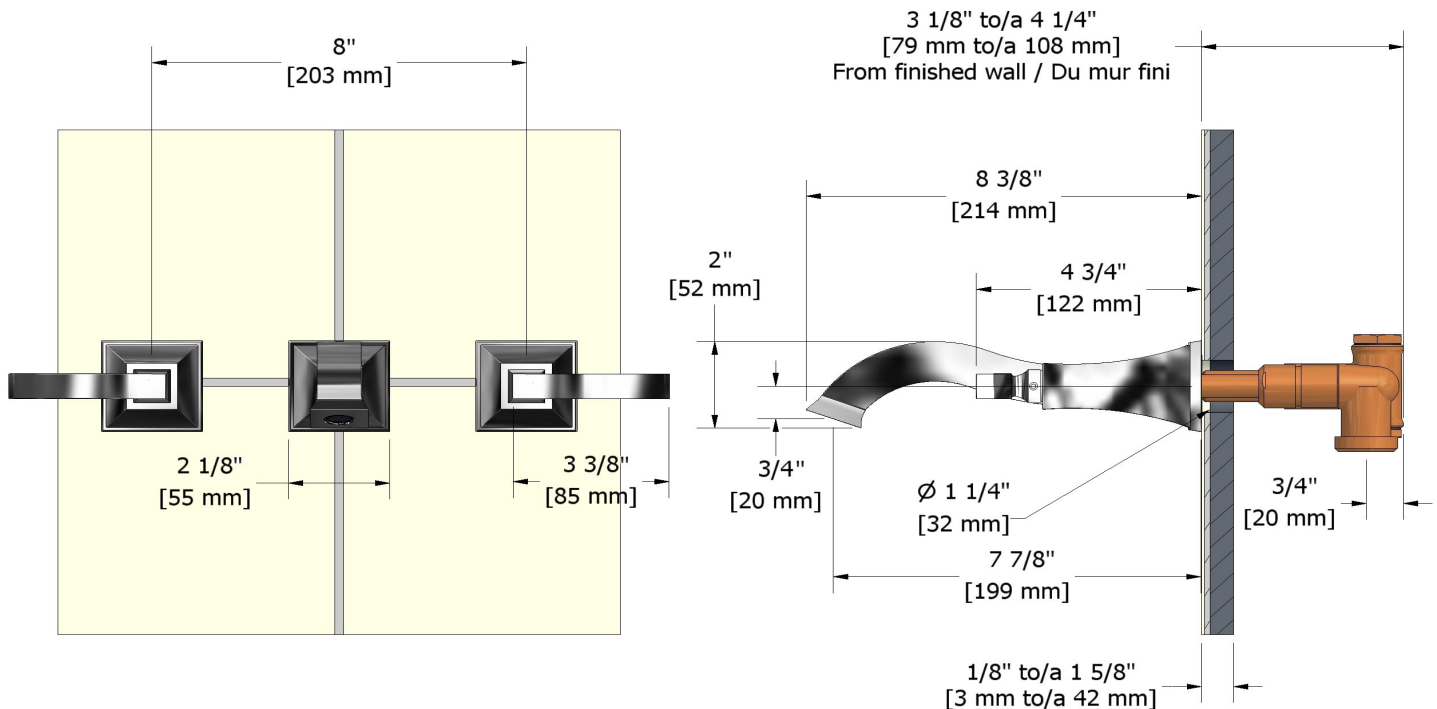

8" wall-mount lavatory faucet
EF03L

Specifications

Descriptions

- Ceramic cartridge
- ½" inlet female NPT
- No drain

Available colors

- C : Chrome
- BN : Brushed Nickel (PVD)
- PN : Polished Nickel (PVD)

Available flows

- 5.7 L/min, 1.5 gpm (US) 60psi *
- 1.9 L/min, 0.5 gpm (US) 60psi (**EF03L-05**)
- 3.7 L/min, 1 gpm (US) 60psi (**EF03L-10**)

EPA certification applicable to the indicated model only

Certifications

- CSA B125.1
- NSF/ANSI standard 61 and 372
- ASME A112.18.1
- CMR248 Approval
- ADA