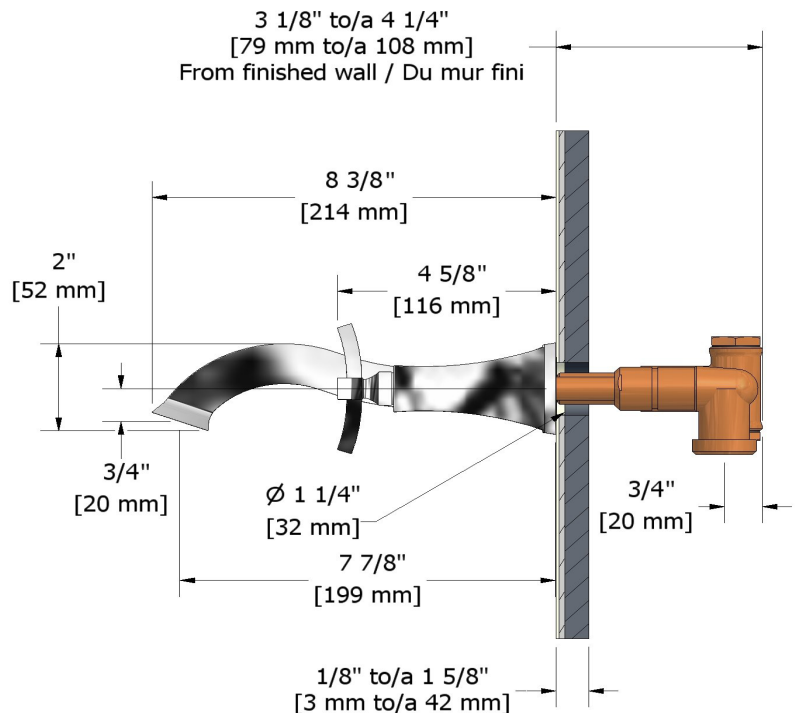

Sizes, models and finishes may differ from those presented.

Warranty

This **Riobel Inc.** product you have purchased carries a Limited Lifetime Warranty on the chrome, PVD finish, blacks and all working parts and is guaranteed from the initial purchase date against all manufacturing defects. All other finishes, including plastic components, are guaranteed for one year. All electric and/or electronic parts are covered by a 5-year limited warranty.

Customer Service

Ontario, West Canada : 888-287-5354 Quebec, Maritimes, United States : 866-473-8442