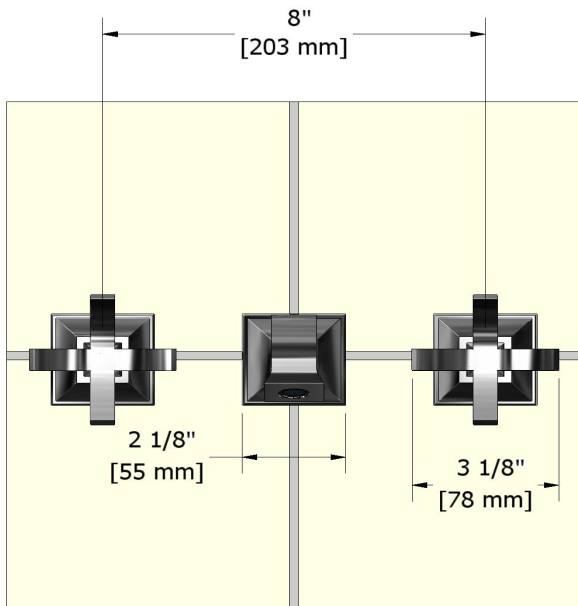

Sizes, models and finishes may differ from those presented.

Warranty

This **Riobel Inc.** product you have purchased carries a Limited Lifetime Warranty on the chrome, PVD finish, blacks and all working parts and is guaranteed from the initial purchase date against all manufacturing defects. All other finishes, including plastic components, are guaranteed for one year. All electric and/or electronic parts are covered by a 5-year limited warranty.

Customer Service

Ontario, West Canada : 888-287-5354 Quebec, Maritimes, United States : 866-473-8442