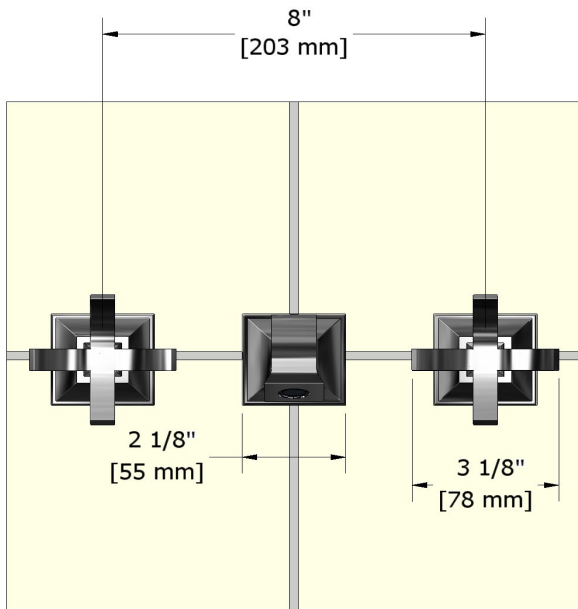

Sizes, models and finishes may differ from those presented.

Warranty

This **Riobel Inc.** product you have purchased carries a Limited Lifetime Warranty on the chrome, PVD finish, blacks and all working parts and is guaranteed from the initial purchase date against all manufacturing defects. All other finishes, including plastic components, are guaranteed for one year. All electric and/or electronic parts are covered by a 5-year limited warranty.

Customer Service

Ontario, West Canada : 888-287-5354 Quebec, Maritimes, United States : 866-473-8442