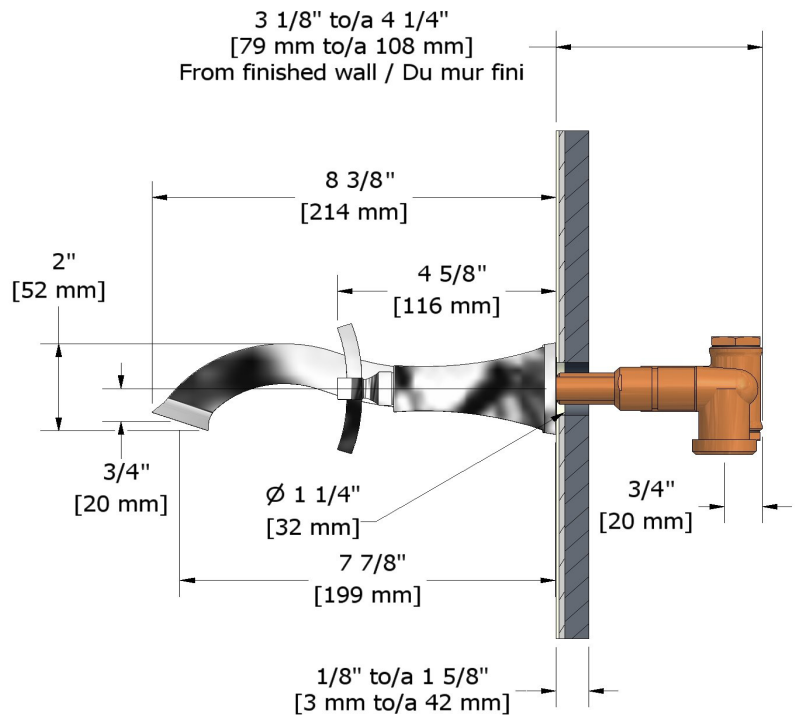

Sizes, models and finishes may differ from those presented.

Warranty

This **Riobel Inc.** product you have purchased carries a Limited Lifetime Warranty on the chrome, PVD finish, blacks and all working parts and is guaranteed from the initial purchase date against all manufacturing defects. All other finishes, including plastic components, are guaranteed for one year. All electric and/or electronic parts are covered by a 5-year limited warranty.

Customer Service

Ontario, West Canada : 888-287-5354 Quebec, Maritimes, United States : 866-473-8442