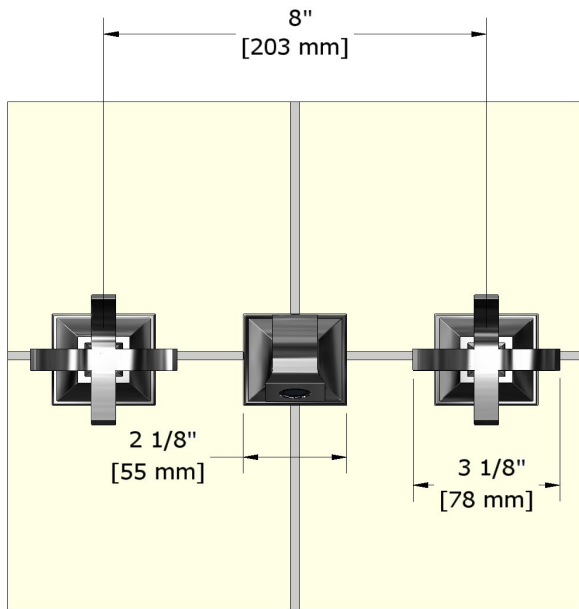

Sizes, models and finishes may differ from those presented.

Warranty

This **Riobel Inc.** product you have purchased carries a Limited Lifetime Warranty on the chrome, PVD finish, blacks and all working parts and is guaranteed from the initial purchase date against all manufacturing defects. All other finishes, including plastic components, are guaranteed for one year. All electric and/or electronic parts are covered by a 5-year limited warranty.

Customer Service

Ontario, West Canada : 888-287-5354 Quebec, Maritimes, United States : 866-473-8442