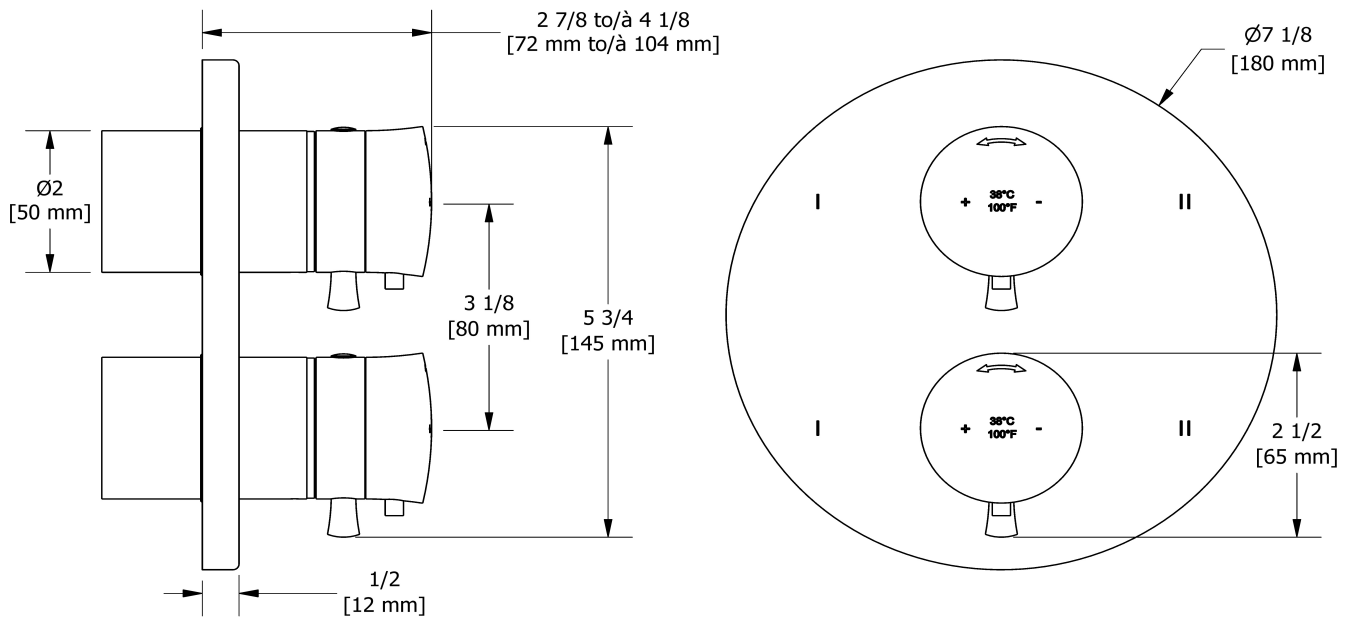

Sizes, models and finishes may differ from those presented.

Warranty

This **Riobel Inc.** product you have purchased carries a Limited Lifetime Warranty on the chrome, PVD finish, blacks and all working parts and is guaranteed from the initial purchase date against all manufacturing defects. All other finishes, including plastic components, are guaranteed for one year. All electric and/or electronic parts are covered by a 5-year limited warranty.

Customer Service

Ontario, West Canada : 888-287-5354 Quebec, Maritimes, United States : 866-473-8442