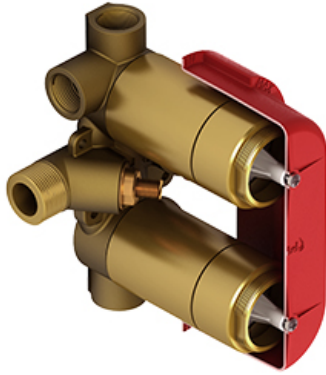

4-way no share Type T/P coaxial complete valve
EDTM88

cUPC®

Specifications

Composition

- R46 - 4-way Type T/P 3/4" coaxial valve rough
- TEDTM88C - 4-way no share Type T/P coaxial valve trim

Available flows

- 37 L/min, 9.8 gpm (US) 60psi
- Type TP - For use with shower heads rated at 7L/min (1.8 gpm) or higher

Certifications

- CSA B125.1
- ASME A112.18.1
- ASSE 1016
- CMR248 Approval

Warranty

This **Riobel Inc.** product you have purchased carries a Limited Lifetime Warranty on the chrome, PVD finish, blacks and all working parts and is guaranteed from the initial purchase date against all manufacturing defects. All other finishes, including plastic components, are guaranteed for one year. All electric and/or electronic parts are covered by a 5-year limited warranty.

Customer Service

Ontario, West Canada : 888-287-5354 Quebec, Maritimes, United States : 866-473-8442

4-way Type T/P 3/4" coaxial valve rough
R46

Specifications

Descriptions

- Rough only
- 3/4" inlet male NPT
- Must be supplied with minimum 3/4" PEX , 3/4" EXPANSION PEX or 1/2" copper
- Four 1/2" outlets female NPT
- Service valves
- Test cap
- TXX46XX or TXX88XX trim required to complete