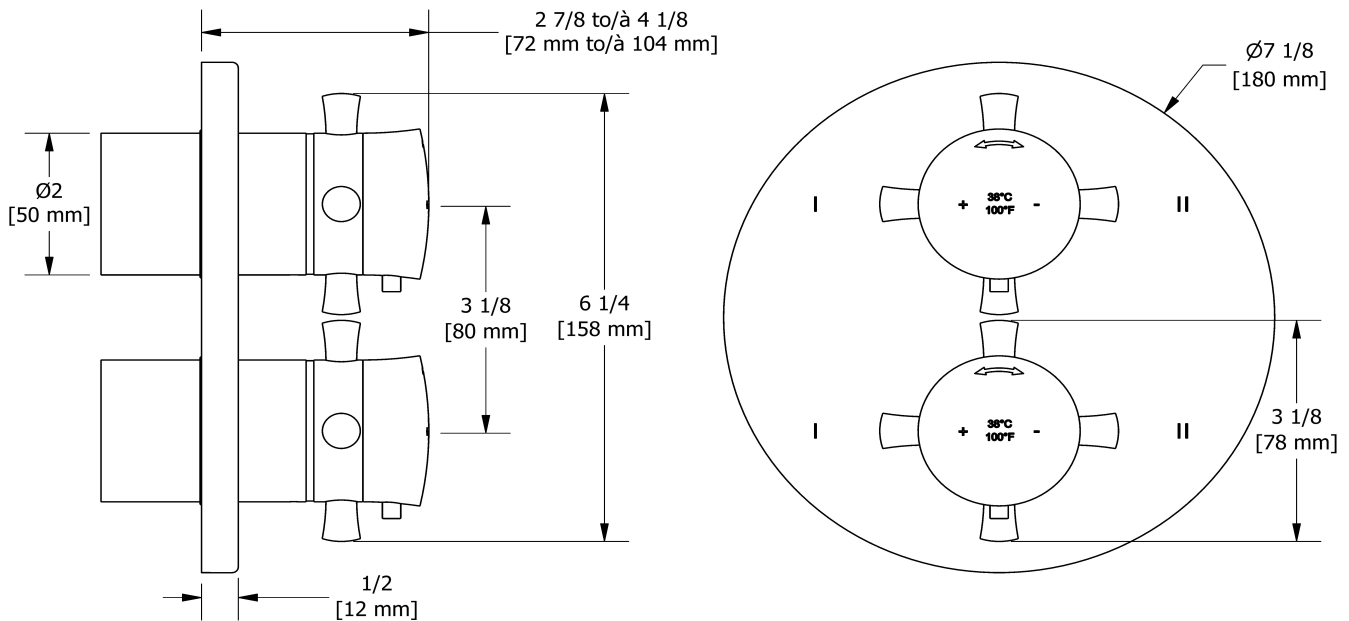

Sizes, models and finishes may differ from those presented.

Warranty

This **Riobel Inc.** product you have purchased carries a Limited Lifetime Warranty on the chrome, PVD finish, blacks and all working parts and is guaranteed from the initial purchase date against all manufacturing defects. All other finishes, including plastic components, are guaranteed for one year. All electric and/or electronic parts are covered by a 5-year limited warranty.

Customer Service

Ontario, West Canada : 888-287-5354 Quebec, Maritimes, United States : 866-473-8442