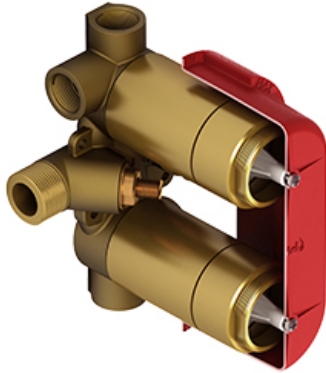

4-way no share Type T/P coaxial complete valve
EDTM88+

cUPC®

Specifications

Composition

- R46 - 4-way Type T/P 3/4" coaxial valve rough
- TEDTM88+C - 4-way no share Type T/P coaxial valve trim

Available flows

- 37 L/min, 9.8 gpm (US) 60psi
- Type TP - For use with shower heads rated at 7L/min (1.8 gpm) or higher

Certifications

- CSA B125.1
- ASME A112.18.1
- ASSE 1016
- CMR248 Approval

Warranty

This **Riobel Inc.** product you have purchased carries a Limited Lifetime Warranty on the chrome, PVD finish, blacks and all working parts and is guaranteed from the initial purchase date against all manufacturing defects. All other finishes, including plastic components, are guaranteed for one year. All electric and/or electronic parts are covered by a 5-year limited warranty.

Customer Service

Ontario, West Canada : 888-287-5354 Quebec, Maritimes, United States : 866-473-8442

4-way Type T/P 3/4" coaxial valve rough
R46

Specifications

Descriptions

- Rough only
- 3/4" inlet male NPT
- Must be supplied with minimum 3/4" PEX , 3/4" EXPANSION PEX or 1/2" copper
- Four 1/2" outlets female NPT
- Service valves
- Test cap
- TXX46XX or TXX88XX trim required to complete