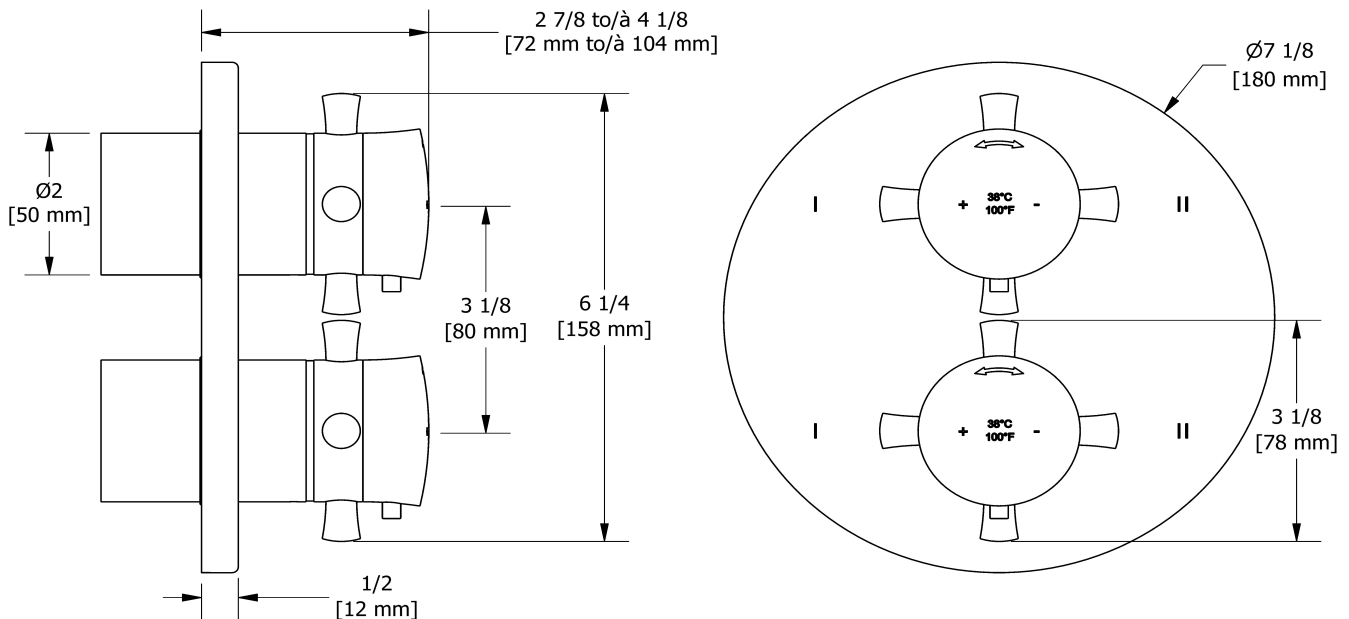

Sizes, models and finishes may differ from those presented.

Warranty

This **Riobel Inc.** product you have purchased carries a Limited Lifetime Warranty on the chrome, PVD finish, blacks and all working parts and is guaranteed from the initial purchase date against all manufacturing defects. All other finishes, including plastic components, are guaranteed for one year. All electric and/or electronic parts are covered by a 5-year limited warranty.

Customer Service

Ontario, West Canada : 888-287-5354 Quebec, Maritimes, United States : 866-473-8442