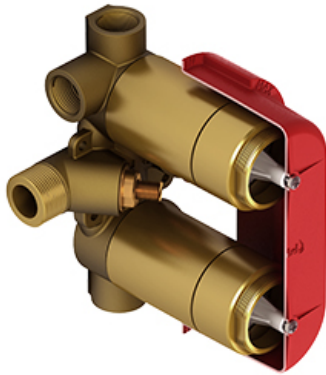

4-way no share Type T/P coaxial complete valve
EDTM88+

Specifications

Composition

- R46 - 4-way Type T/P 3/4" coaxial valve rough
- TEDTM88+C - 4-way no share Type T/P coaxial valve trim

Available flows

- 37 L/min, 9.8 gpm (US) 60psi
- Type TP - For use with shower heads rated at 7L/min (1.8 gpm) or higher

Customer Service

Ontario, West Canada : 888-287-5354 Quebec, Maritimes, United States : 866-473-8442

2020.06.13

4-way Type T/P 3/4" coaxial valve rough
R46

Specifications

Descriptions

- Rough only
- 3/4" inlet male NPT
- Must be supplied with minimum 3/4" PEX , 3/4" EXPANSION PEX or 1/2" copper
- Four 1/2" outlets female NPT
- Service valves
- Test cap
- TXX46XX or TXX88XX trim required to complete