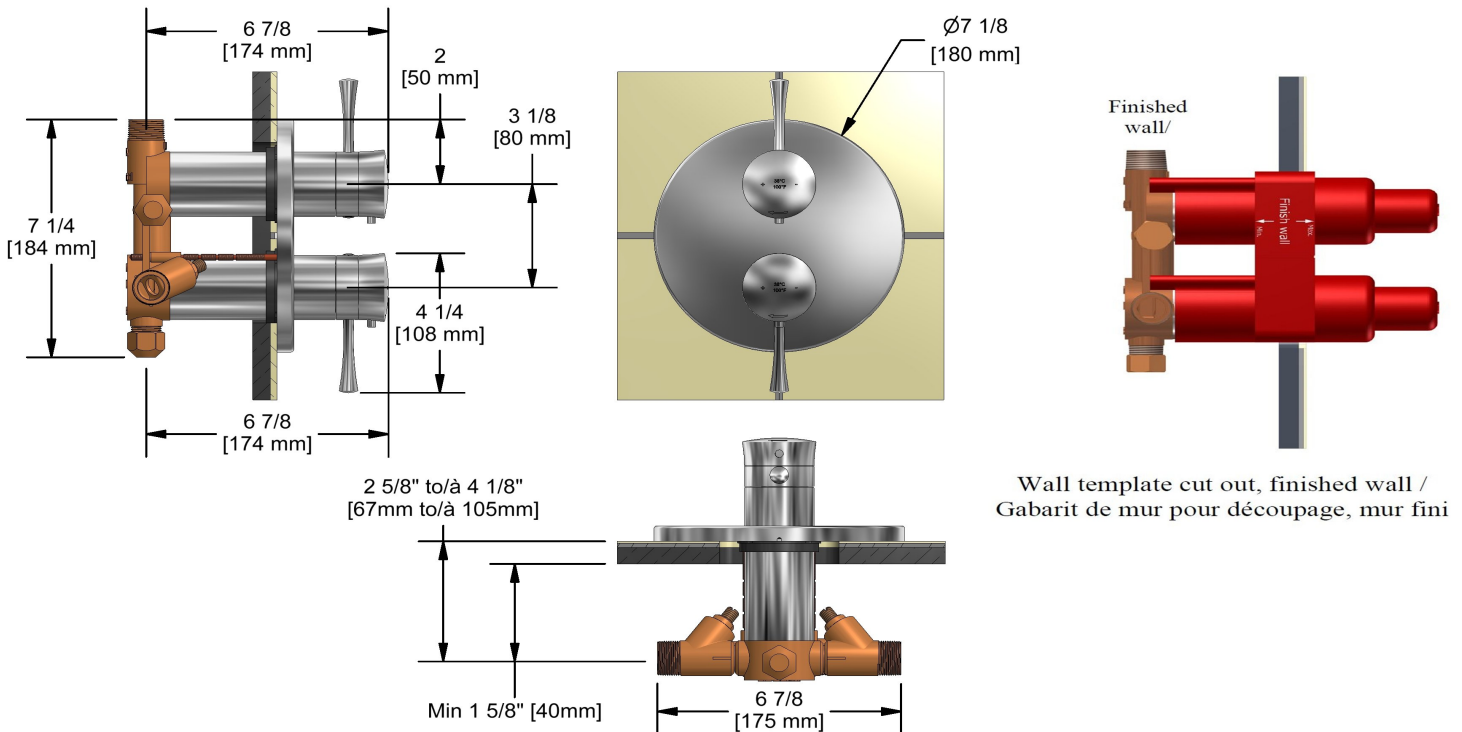

Certifications

- CSA B125.1
- ASME A112.18.1
- ASSE 1016
- CMR248 Approval
- ADA