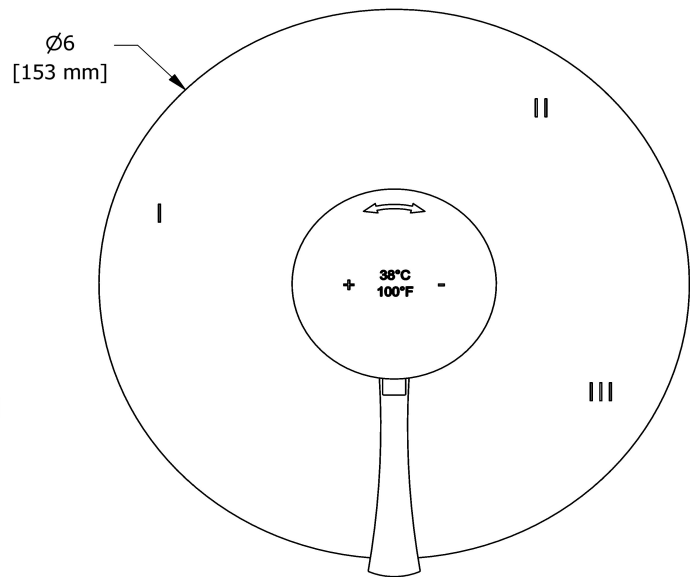

Sizes, models and finishes may differ from those presented.

Warranty

This **Riobel Inc.** product you have purchased carries a Limited Lifetime Warranty on the chrome, PVD finish, blacks and all working parts and is guaranteed from the initial purchase date against all manufacturing defects. All other finishes, including plastic components, are guaranteed for one year. All electric and/or electronic parts are covered by a 5-year limited warranty.

Customer Service

Ontario, West Canada : 888-287-5354 Quebec, Maritimes, United States : 866-473-8442