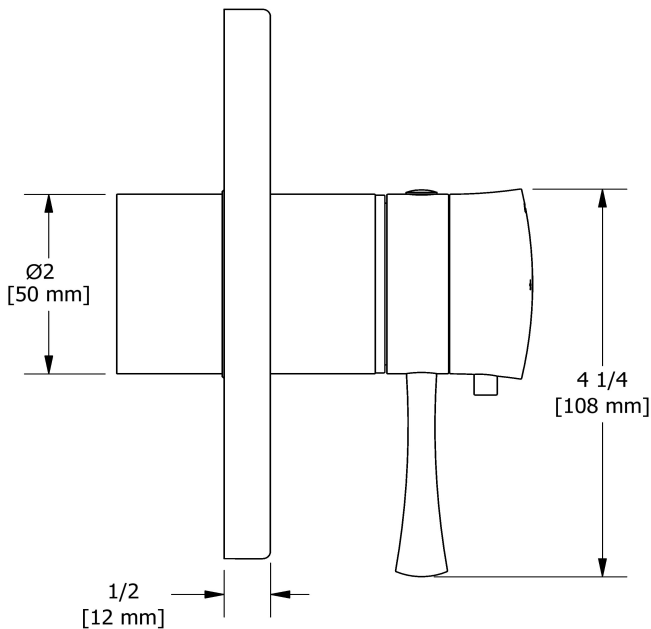

Sizes, models and finishes may differ from those presented.

Warranty

This **Riobel Inc.** product you have purchased carries a Limited Lifetime Warranty on the chrome, PVD finish, blacks and all working parts and is guaranteed from the initial purchase date against all manufacturing defects. All other finishes, including plastic components, are guaranteed for one year. All electric and/or electronic parts are covered by a 5-year limited warranty.

Customer Service

Ontario, West Canada : 888-287-5354 Quebec, Maritimes, United States : 866-473-8442