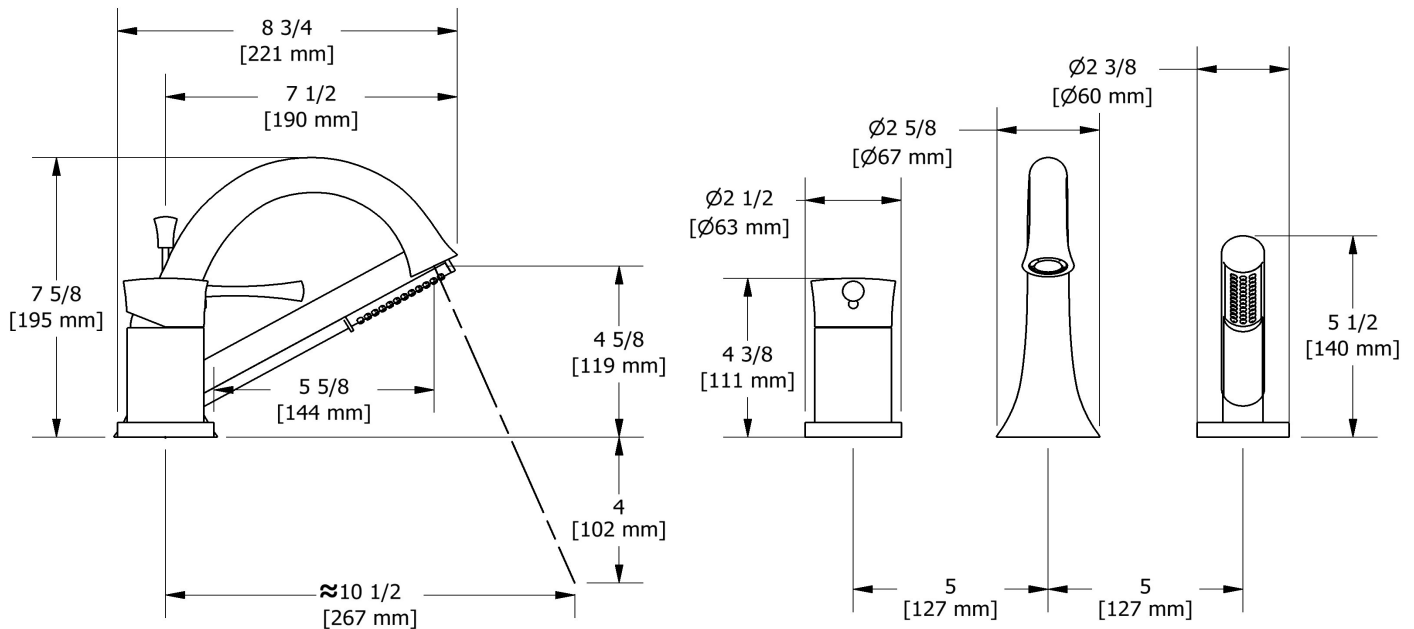

Sizes, models and finishes may differ from those presented.

Warranty

This Riobel Inc. product you have purchased carries a Limited Lifetime Warranty on the chrome, PVD finish, blacks and all working parts and is guaranteed from the initial purchase date against all manufacturing defects. All other finishes, including plastic components, are guaranteed for one year. All electric and/or electronic parts are covered by a 5-year limited warranty.

Customer Service

Ontario, West Canada : 888-287-5354 Quebec, Maritimes, United States : 866-473-8442