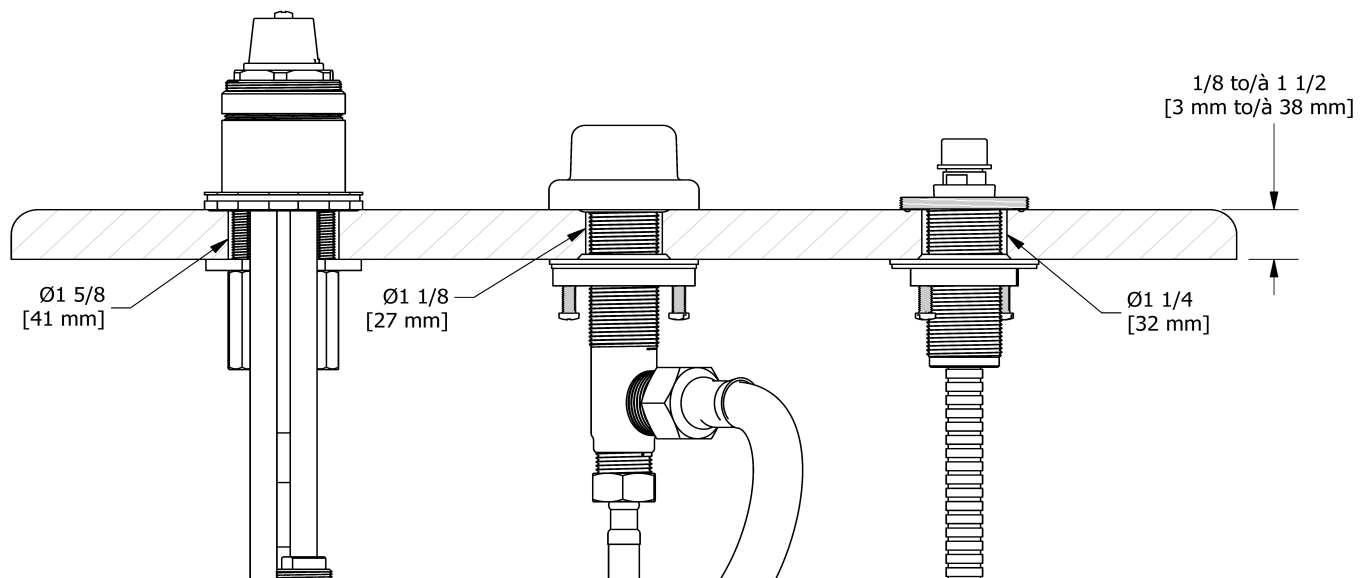

Sizes, models and finishes may differ from those presented.

Warranty

This **Riobel Inc.** product you have purchased carries a Limited Lifetime Warranty on the chrome, PVD finish, blacks and all working parts and is guaranteed from the initial purchase date against all manufacturing defects. All other finishes, including plastic components, are guaranteed for one year. All electric and/or electronic parts are covered by a 5-year limited warranty.

Customer Service

Ontario, West Canada : 888-287-5354 Quebec, Maritimes, United States : 866-473-8442

2020.06.13