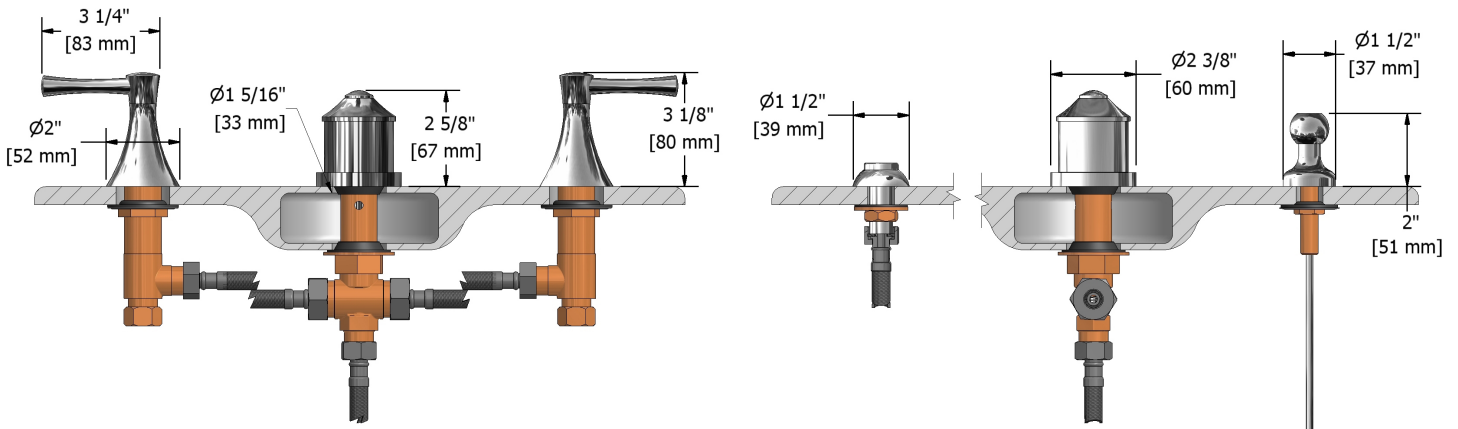

Sizes, models and finishes may differ from those presented.

Warranty

This **Riobel Inc.** product you have purchased carries a Limited Lifetime Warranty on the chrome, PVD finish, blacks and all working parts and is guaranteed from the initial purchase date against all manufacturing defects. All other finishes, including plastic components, are guaranteed for one year. All electric and/or electronic parts are covered by a 5-year limited warranty.

Customer Service

Ontario, West Canada : 888-287-5354 Quebec, Maritimes, United States : 866-473-8442