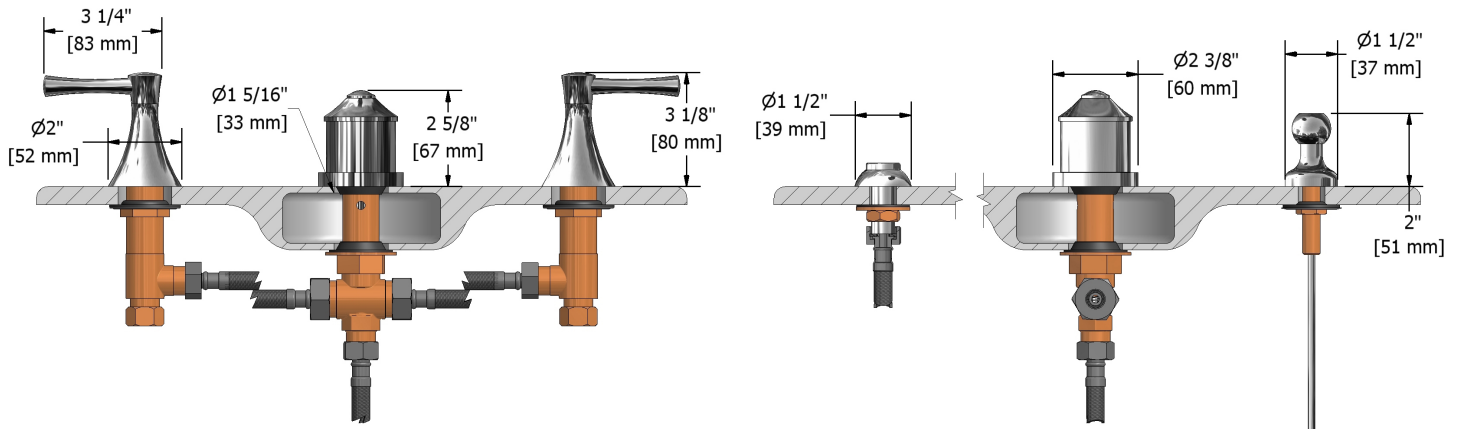

Sizes, models and finishes may differ from those presented.

Warranty

This **Riobel Inc.** product you have purchased carries a Limited Lifetime Warranty on the chrome, PVD finish, blacks and all working parts and is guaranteed from the initial purchase date against all manufacturing defects. All other finishes, including plastic components, are guaranteed for one year. All electric and/or electronic parts are covered by a 5-year limited warranty.

Customer Service

Ontario, West Canada : 888-287-5354 Quebec, Maritimes, United States : 866-473-8442