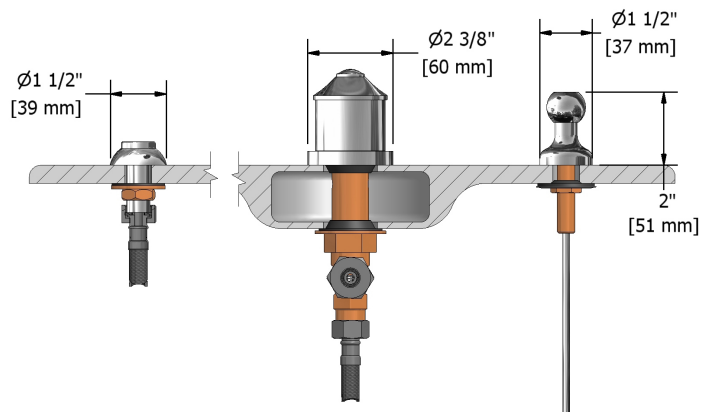

Sizes, models and finishes may differ from those presented.

Warranty

This **Riobel Inc.** product you have purchased carries a Limited Lifetime Warranty on the chrome, PVD finish, blacks and all working parts and is guaranteed from the initial purchase date against all manufacturing defects. All other finishes, including plastic components, are guaranteed for one year. All electric and/or electronic parts are covered by a 5-year limited warranty.

Customer Service

Ontario, West Canada : 888-287-5354 Quebec, Maritimes, United States : 866-473-8442