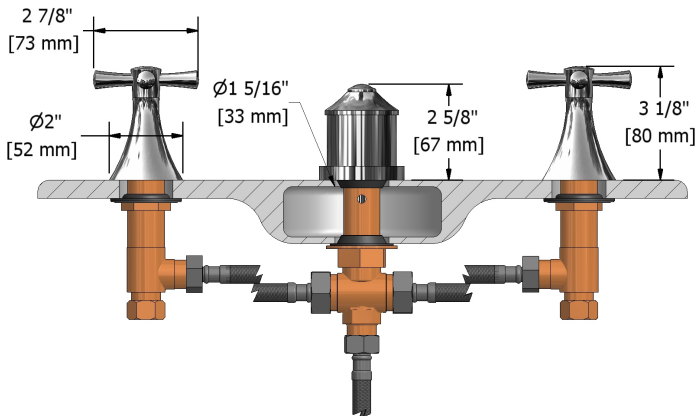

Sizes, models and finishes may differ from those presented.

Warranty

This **Riobel Inc.** product you have purchased carries a Limited Lifetime Warranty on the chrome, PVD finish, blacks and all working parts and is guaranteed from the initial purchase date against all manufacturing defects. All other finishes, including plastic components, are guaranteed for one year. All electric and/or electronic parts are covered by a 5-year limited warranty.

Customer Service

Ontario, West Canada : 888-287-5354 Quebec, Maritimes, United States : 866-473-8442