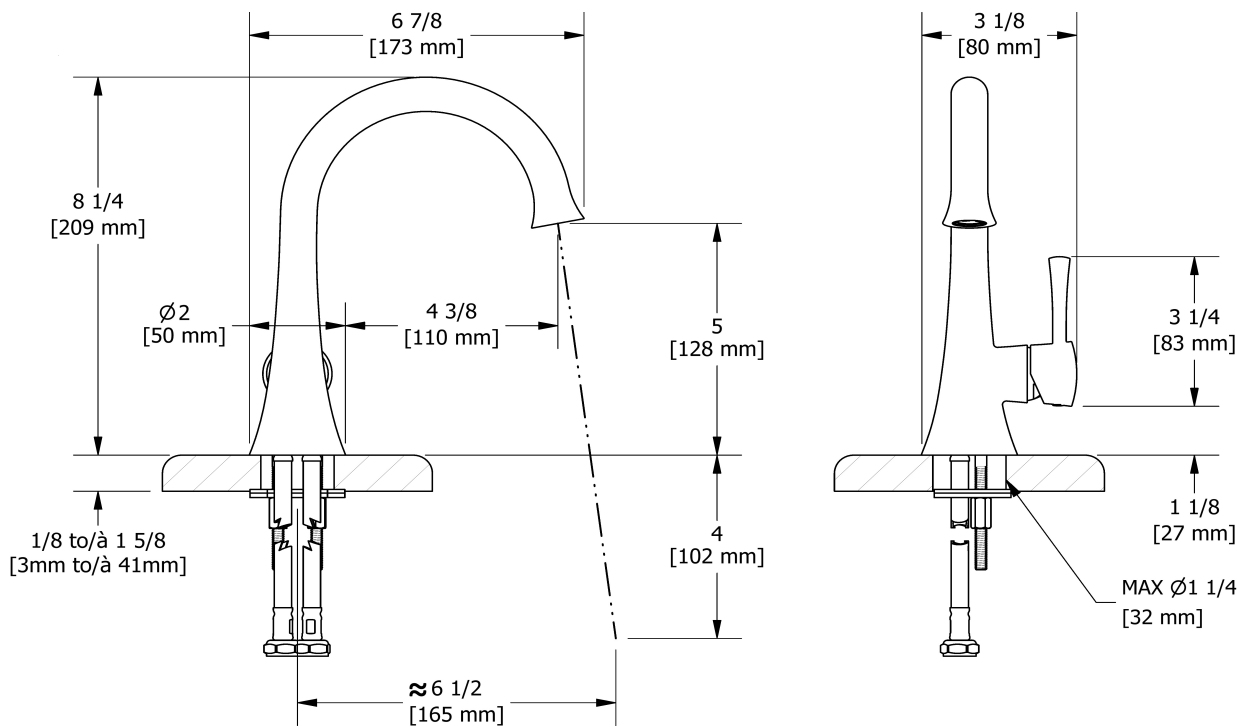

Certifications

- CSA B125.1
- NSF/ANSI standard 61 and 372
- ASME A112.18.1
- CMR248 Approval
- ADA

Sizes, models and finishes may differ from those presented.

Warranty

This **Riobel Inc.** product you have purchased carries a Limited Lifetime Warranty on the chrome, PVD finish, blacks and all working parts and is guaranteed from the initial purchase date against all manufacturing defects. All other finishes, including plastic components, are guaranteed for one year. All electric and/or electronic parts are covered by a 5-year limited warranty.

Customer Service

Ontario, West Canada : 888-287-5354 Quebec, Maritimes, United States : 866-473-8442