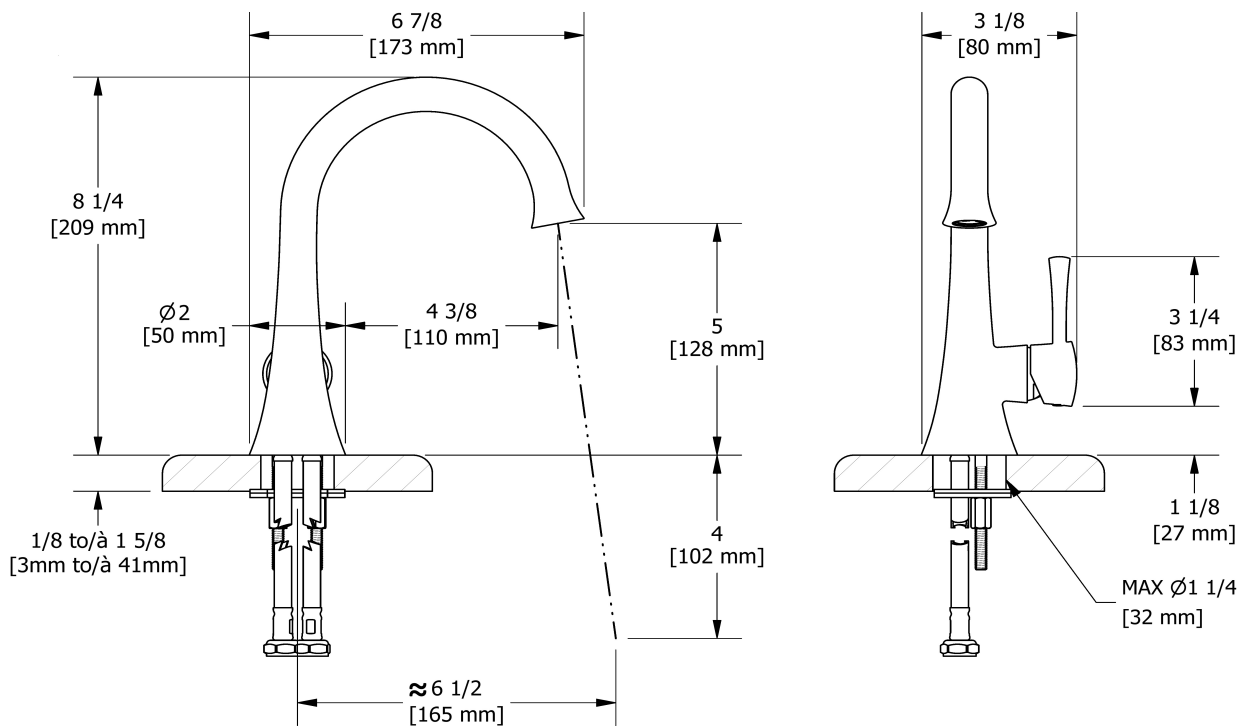

Certifications

- CSA B125.1
- NSF/ANSI standard 61 and 372
- ASME A112.18.1
- CMR248 Approval
- ADA

Sizes, models and finishes may differ from those presented.

Warranty

This **Riobel Inc.** product you have purchased carries a Limited Lifetime Warranty on the chrome, PVD finish, blacks and all working parts and is guaranteed from the initial purchase date against all manufacturing defects. All other finishes, including plastic components, are guaranteed for one year. All electric and/or electronic parts are covered by a 5-year limited warranty.

Customer Service

Ontario, West Canada : 888-287-5354 Quebec, Maritimes, United States : 866-473-8442