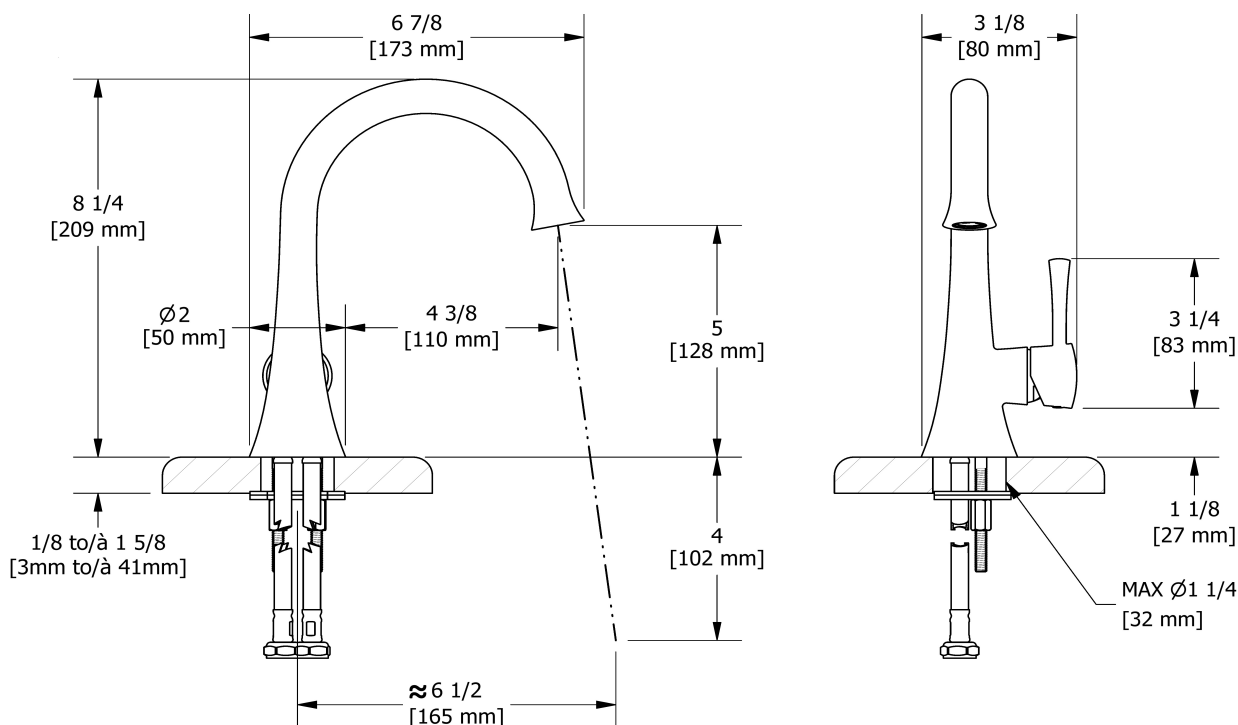

Certifications

- CSA B125.1
- NSF/ANSI standard 61 and 372
- ASME A112.18.1
- CMR248 Approval
- ADA

Sizes, models and finishes may differ from those presented.

Warranty

This **Riobel Inc.** product you have purchased carries a Limited Lifetime Warranty on the chrome, PVD finish, blacks and all working parts and is guaranteed from the initial purchase date against all manufacturing defects. All other finishes, including plastic components, are guaranteed for one year. All electric and/or electronic parts are covered by a 5-year limited warranty.

Customer Service

Ontario, West Canada : 888-287-5354 Quebec, Maritimes, United States : 866-473-8442