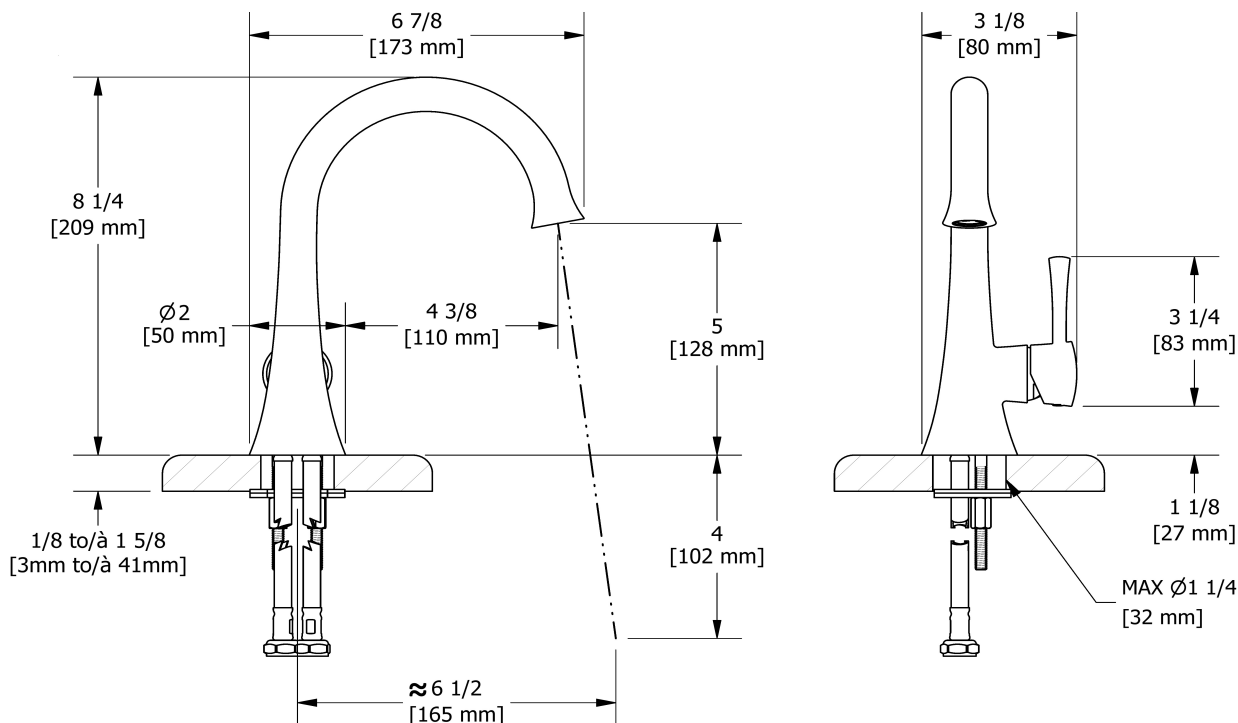

Certifications

- CSA B125.1
- NSF/ANSI standard 61 and 372
- ASME A112.18.1
- CMR248 Approval
- ADA

Sizes, models and finishes may differ from those presented.

Warranty

This **Riobel Inc.** product you have purchased carries a Limited Lifetime Warranty on the chrome, PVD finish, blacks and all working parts and is guaranteed from the initial purchase date against all manufacturing defects. All other finishes, including plastic components, are guaranteed for one year. All electric and/or electronic parts are covered by a 5-year limited warranty.

Customer Service

Ontario, West Canada : 888-287-5354 Quebec, Maritimes, United States : 866-473-8442