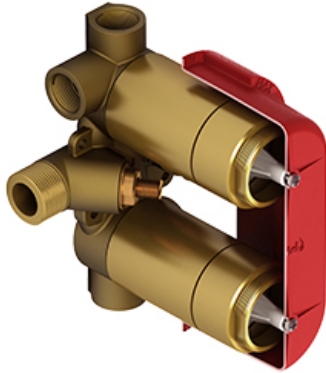

4-way no share Type T/P coaxial complete valve
CSTM88

Specifications

Composition

- R46 - 4-way Type T/P ¾" coaxial valve rough
- TCSTM88C - 4-way no share Type T/P coaxial valve trim

Available flows

- 37 L/min, 9.8 gpm (US) 60psi
- Type TP - For use with shower heads rated at 7L/min (1.8 gpm) or higher

Certifications

- CSA B125.1
- ASME A112.18.1
- ASSE 1016
- CMR248 Approval

cUPC®

Warranty

This **Riobel Inc.** product you have purchased carries a Limited Lifetime Warranty on the chrome, PVD finish, blacks and all working parts and is guaranteed from the initial purchase date against all manufacturing defects. All other finishes, including plastic components, are guaranteed for one year. All electric and/or electronic parts are covered by a 5-year limited warranty.

Customer Service

Ontario, West Canada : 888-287-5354 Quebec, Maritimes, United States : 866-473-8442

2020.06.13

4-way Type T/P 3/4" coaxial valve rough
R46

Specifications

Descriptions

- Rough only
- 3/4" inlet male NPT
- Must be supplied with minimum 3/4" PEX , 3/4" EXPANSION PEX or 1/2" copper
- Four 1/2" outlets female NPT
- Service valves
- Test cap
- TXX46XX or TXX88XX trim required to complete