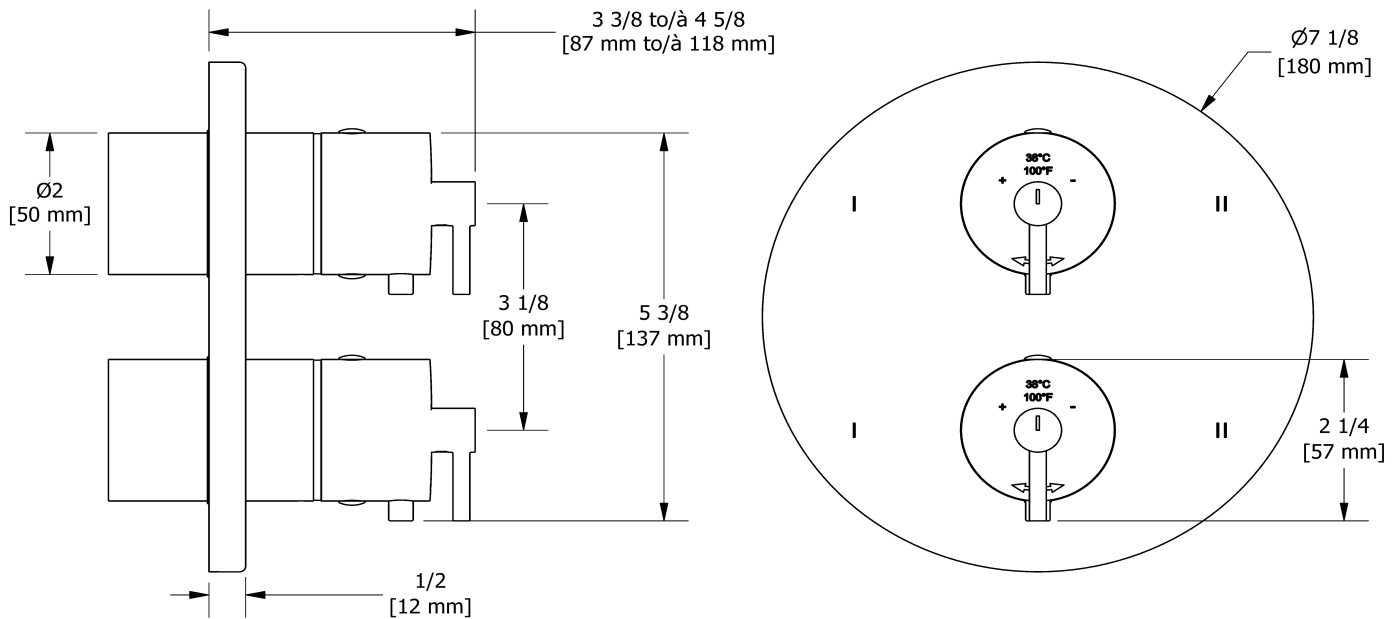

Certifications

- CSA B125.1
- ASME A112.18.1
- ASSE 1016
- CMR248 Approval

UPC®