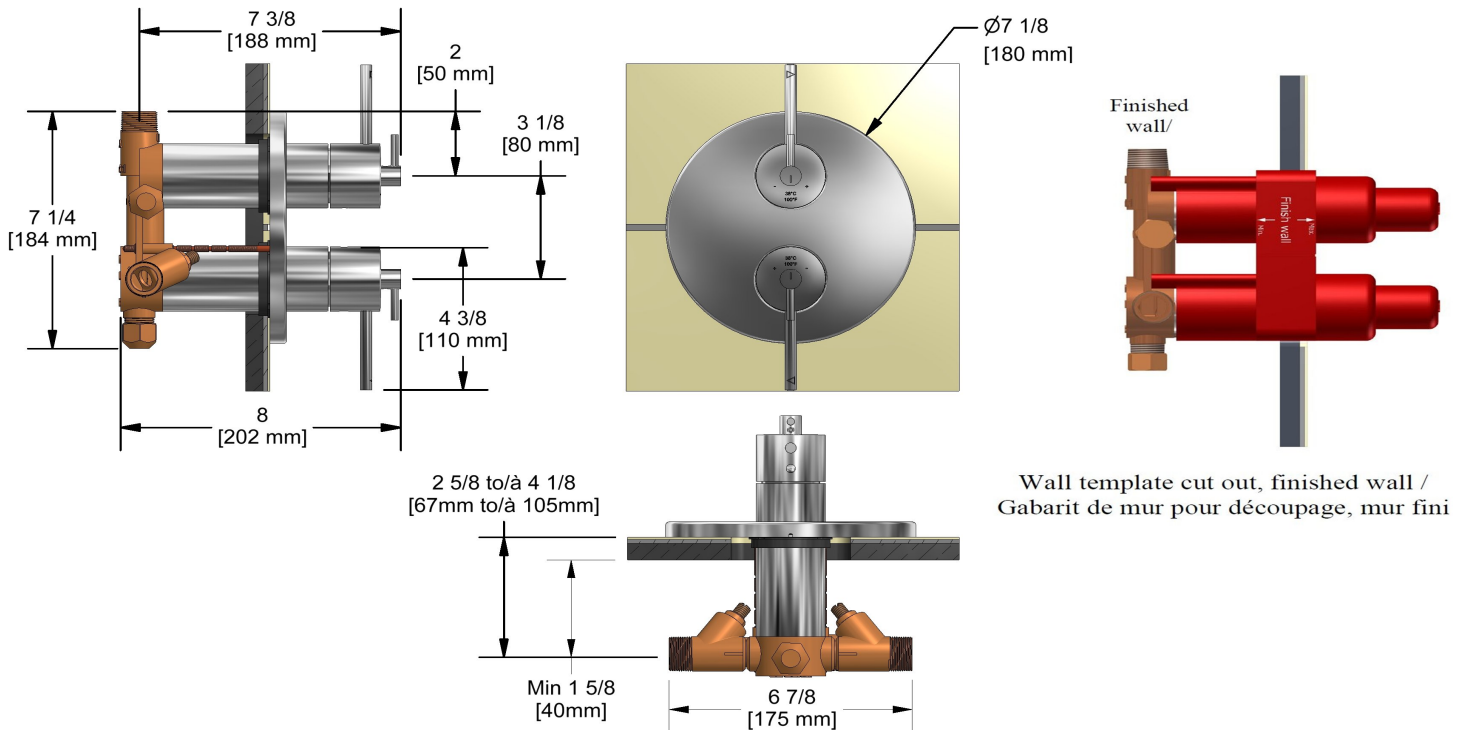

4-way Type T/P 3/4" coaxial complete valve
CSTM83

Specifications

Descriptions

- 2 integrated volume controls
- 2 thermo/pressure balance coaxial cartridges with check valves
- Service valves
- 2 different temperatures
- 4 outlets: two 1/2" outlets male NPT and two 3/4" outlets male NPT or 1/2" female NPT
- 3/4" inlet male NPT, dedicated main water supply required

Available colors

- C : Chrome
- BN : Brushed Nickel (PVD)

Available flows

- Type TP - For use with shower heads rated at 7L/min (1.8 gpm) or higher
- 76 L/min, 20 gpm (US) 60psi

Certifications

- CSA B125.1
- ASME A112.18.1
- ASSE 1016
- CMR248 Approval
- ADA