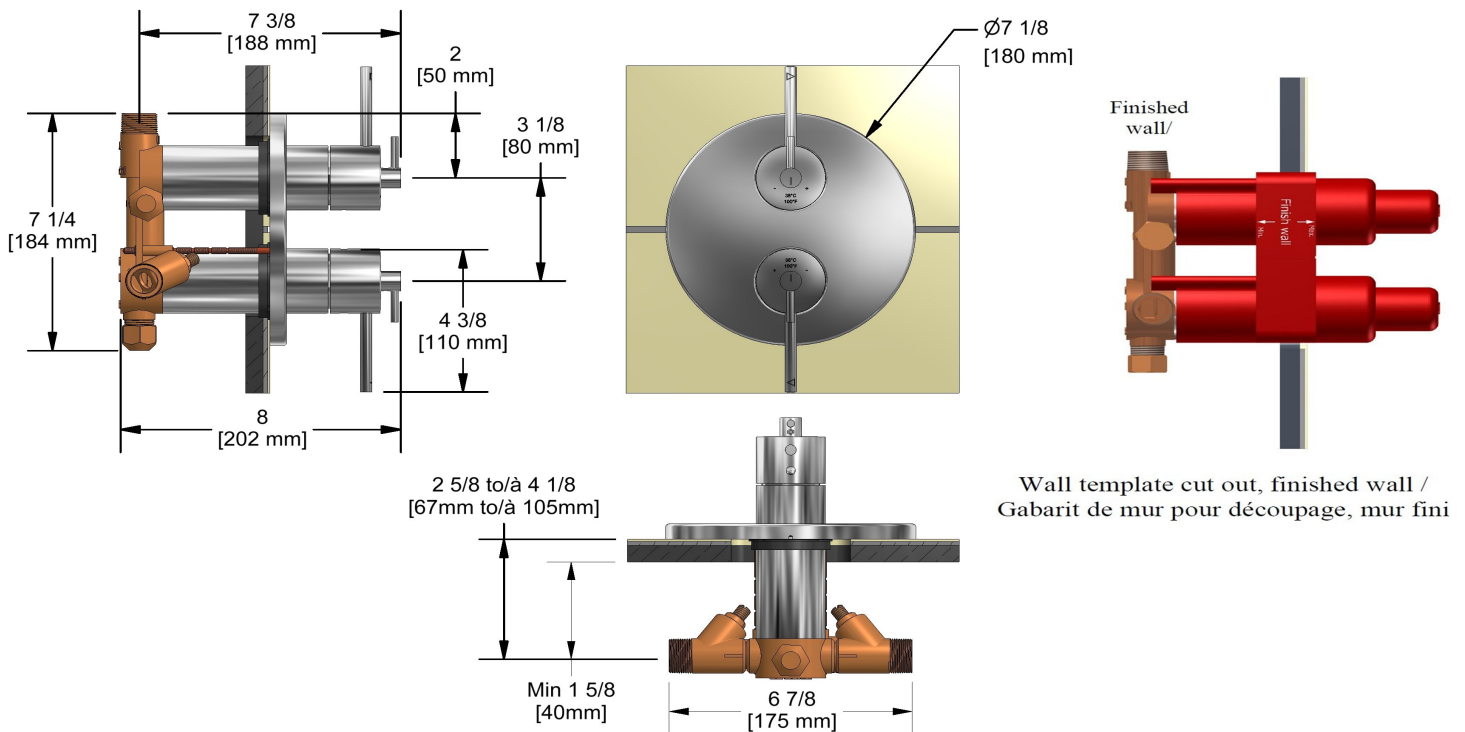

Certifications

- CSA B125.1
- ASME A112.18.1
- ASSE 1016
- CMR248 Approval
- ADA