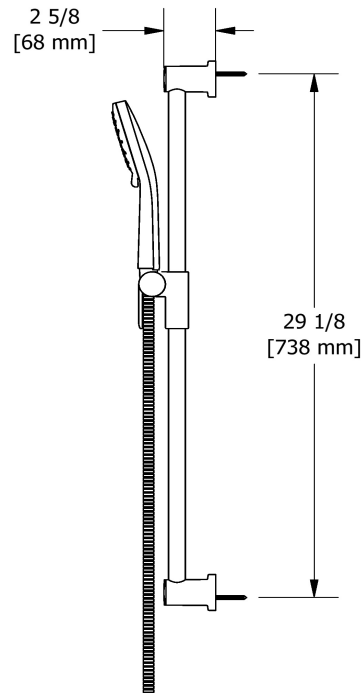

Certifications

- CSA B125.1
- ASME A112.18.1
- CMR248 Approval

Sizes, models and finishes may differ from thoses presented.

Warranty

This **Riobel Inc.** product you have purchased carries a Limited Lifetime Warranty on the chrome, PVD finish, blacks and all working parts and is guaranteed from the initial purchase date against all manufacturing defects. All other finishes, including plastic components, are guaranteed for one year. All electric and/or electronic parts are covered by a 5-year limited warranty.

Customer Service

Ontario, West Canada : 888-287-5354 Quebec, Maritimes, United States : 866-473-8442