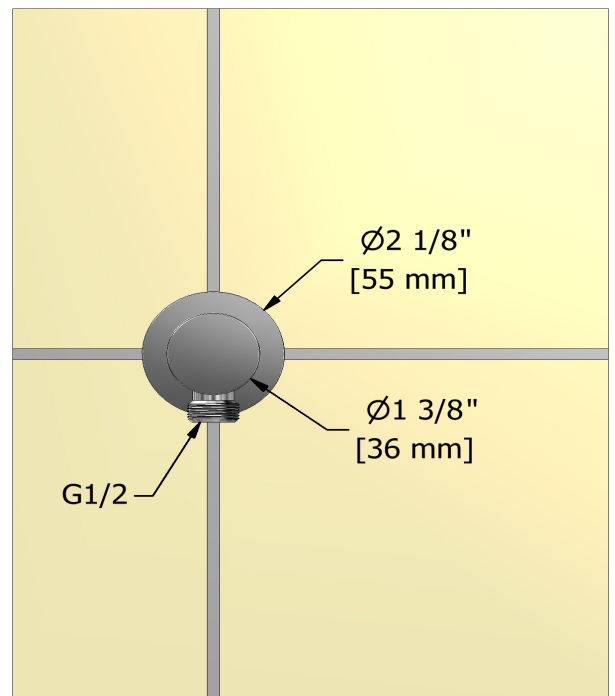

Sizes, models and finishes may differ from those presented.

Warranty

This **Riobel Inc.** product you have purchased carries a Limited Lifetime Warranty on the chrome, PVD finish, blacks and all working parts and is guaranteed from the initial purchase date against all manufacturing defects. All other finishes, including plastic components, are guaranteed for one year. All electric and/or electronic parts are covered by a 5-year limited warranty.

Customer Service

Ontario, West Canada : 888-287-5354 Quebec, Maritimes, United States : 866-473-8442