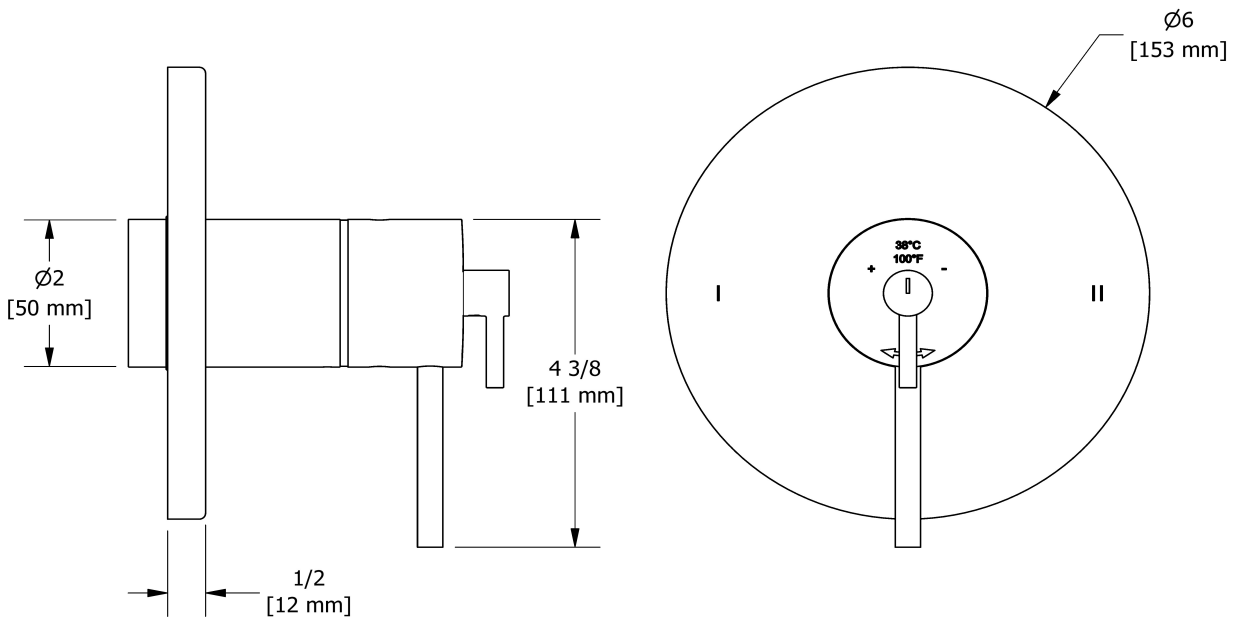

Sizes, models and finishes may differ from those presented.

Warranty

This **Riobel Inc.** product you have purchased carries a Limited Lifetime Warranty on the chrome, PVD finish, blacks and all working parts and is guaranteed from the initial purchase date against all manufacturing defects. All other finishes, including plastic components, are guaranteed for one year. All electric and/or electronic parts are covered by a 5-year limited warranty.

Customer Service

Ontario, West Canada : 888-287-5354 Quebec, Maritimes, United States : 866-473-8442