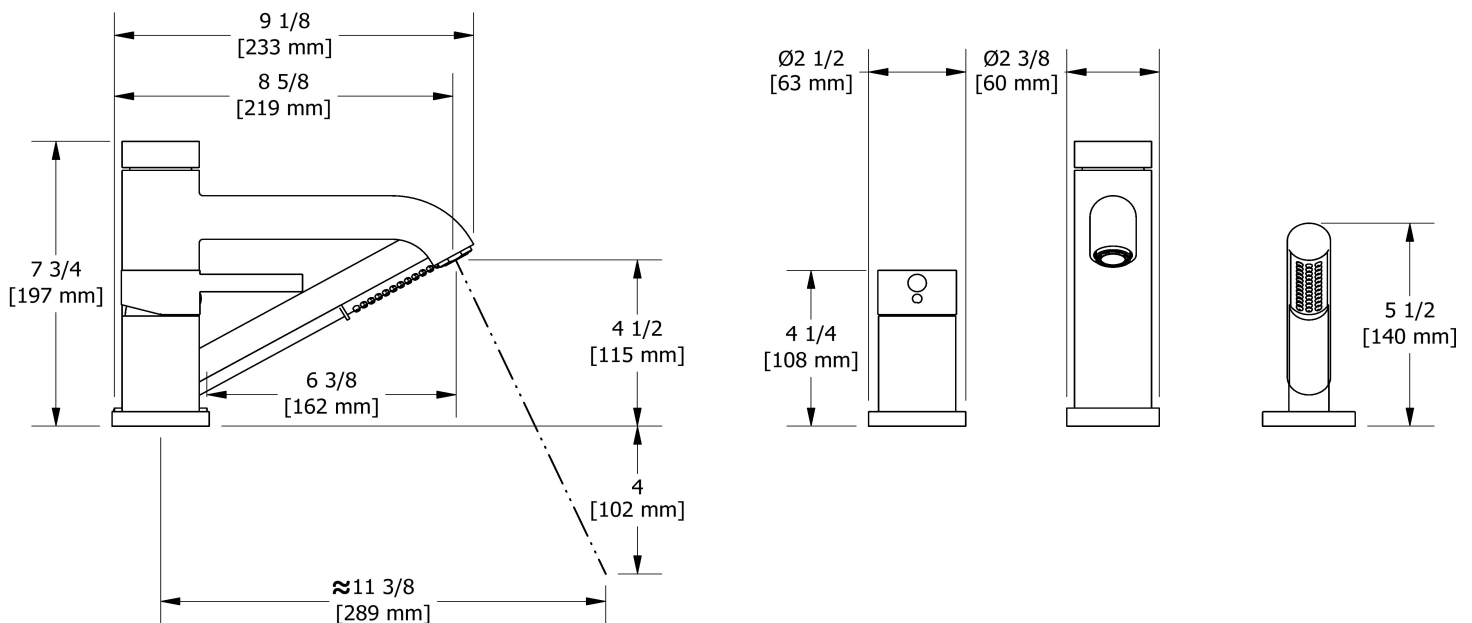

Sizes, models and finishes may differ from those presented.

Warranty

This **Riobel Inc.** product you have purchased carries a Limited Lifetime Warranty on the chrome, PVD finish, blacks and all working parts and is guaranteed from the initial purchase date against all manufacturing defects. All other finishes, including plastic components, are guaranteed for one year. All electric and/or electronic parts are covered by a 5-year limited warranty.

Customer Service

Ontario, West Canada : 888-287-5354 Quebec, Maritimes, United States : 866-473-8442