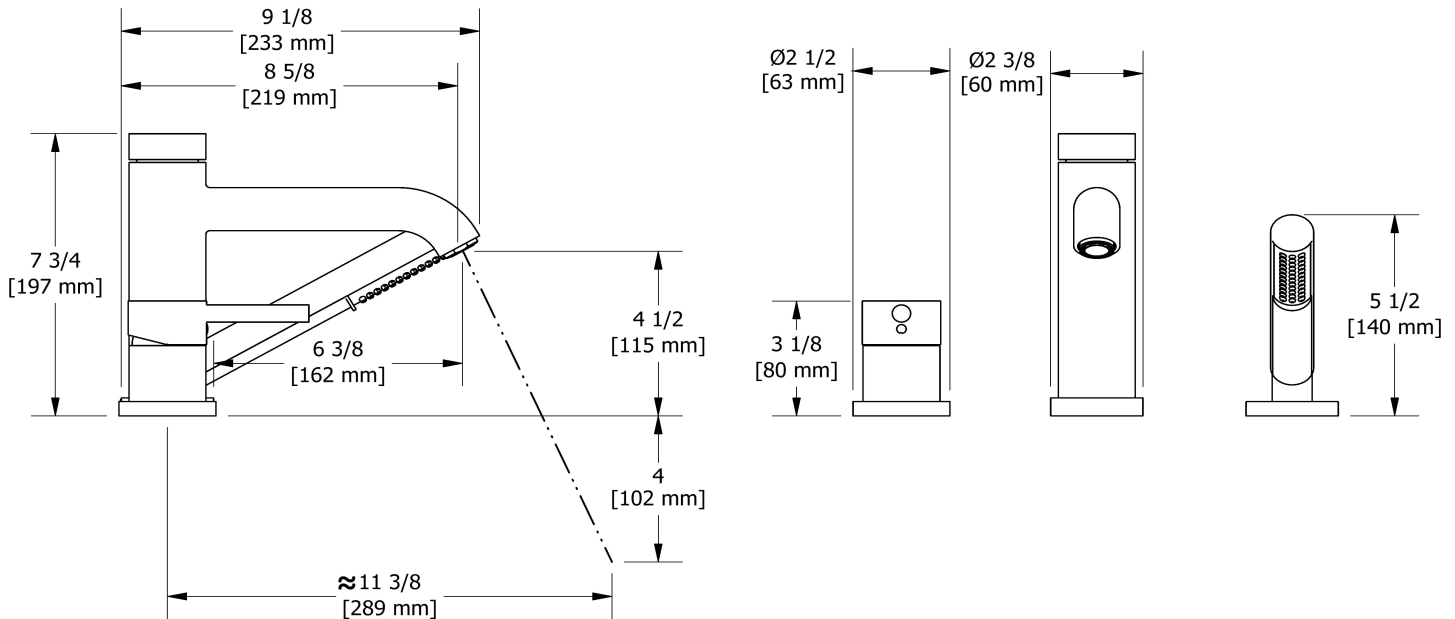

Sizes, models and finishes may differ from those presented.

Warranty

This **Riobel Inc.** product you have purchased carries a Limited Lifetime Warranty on the chrome, PVD finish, blacks and all working parts and is guaranteed from the initial purchase date against all manufacturing defects. All other finishes, including plastic components, are guaranteed for one year. All electric and/or electronic parts are covered by a 5-year limited warranty.

Customer Service

Ontario, West Canada : 888-287-5354 Quebec, Maritimes, United States : 866-473-8442