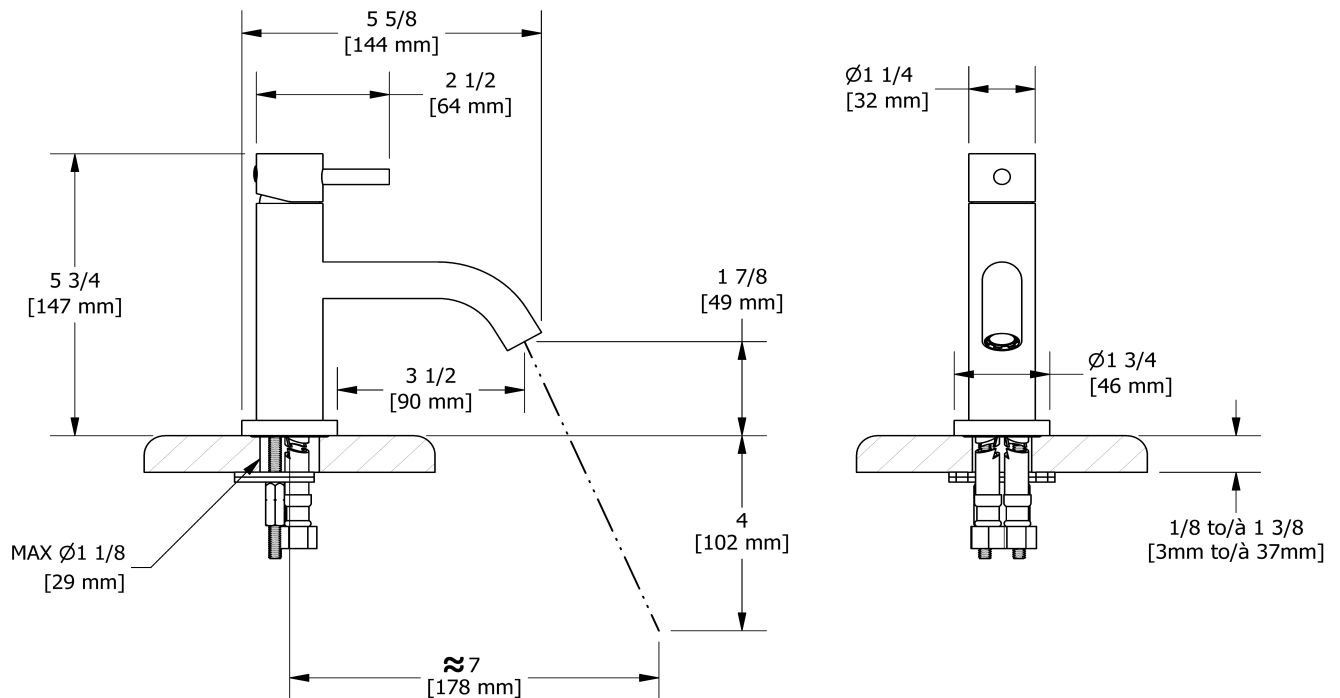

Single hole lavatory faucet without drain
CS00

Specifications

Descriptions

- 3/8" speedway compression
- Ceramic cartridge
- No drain

Available colors

- C : Chrome
- BN : Brushed Nickel (PVD)

Available flows

- 5.7 L/min, 1.5 gpm (US) 60psi *
- 1.9 L/min, 0.5 gpm (US) 60psi (**CS00-05**)
- 3.7 L/min, 1 gpm (US) 60psi (**CS00-10**)

EPA certification applicable to the indicated model only

Certifications

- CSA B125.1
- NSF/ANSI standard 61 and 372
- ASME A112.18.1
- CMR248 Approval
- ADA