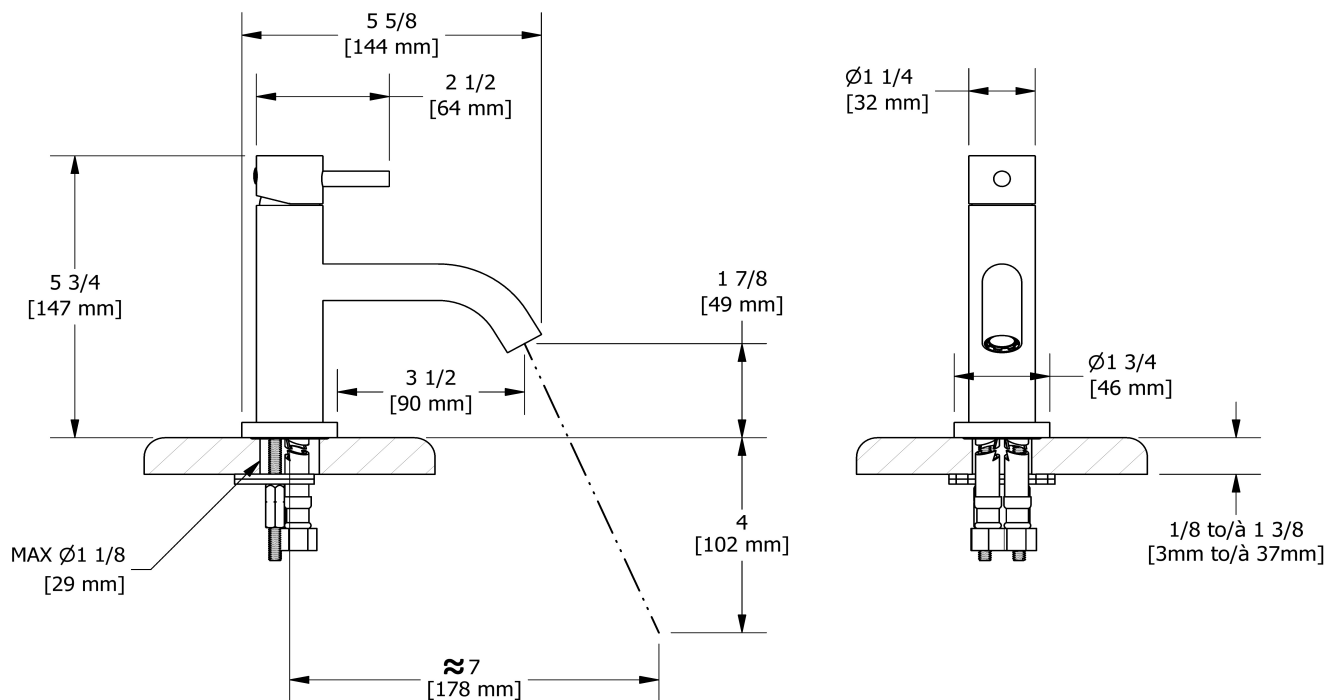

Single hole lavatory faucet without drain
CS00

Specifications

Descriptions

- 3/8" speedway compression
- Ceramic cartridge
- No drain

Available colors

- C : Chrome
- BN : Brushed Nickel (PVD)

Available flows

- 5.7 L/min, 1.5 gpm (US) 60psi *
- 1.9 L/min, 0.5 gpm (US) 60psi (**CS00-05**)
- 3.7 L/min, 1 gpm (US) 60psi (**CS00-10**)

EPA certification applicable to the indicated model only

Certifications

- CSA B125.1
- NSF/ANSI standard 61 and 372
- ASME A112.18.1
- CMR248 Approval
- ADA