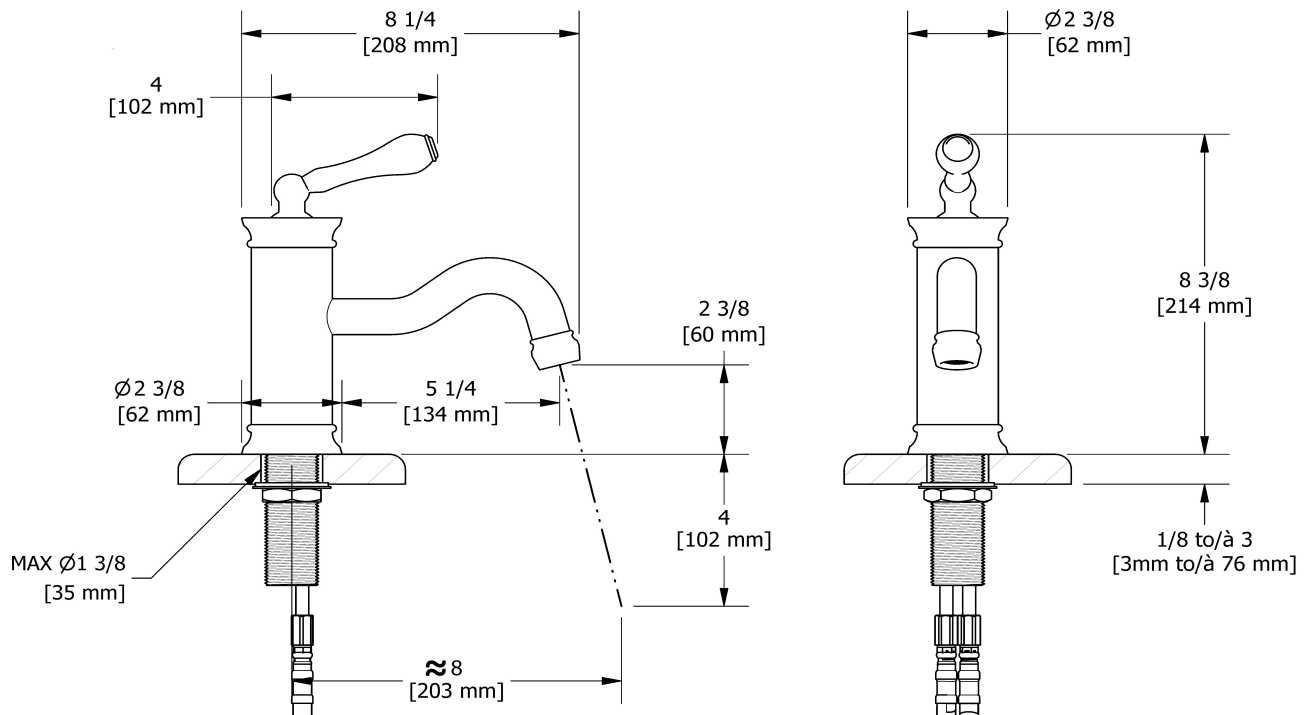

Certifications

- CSA B125.1
- NSF/ANSI standard 61 and 372
- ASME A112.18.1
- CMR248 Approval

Sizes, models and finishes may differ from those presented.

Warranty

This **Riobel Inc.** product you have purchased carries a Limited Lifetime Warranty on the chrome, PVD finish, blacks and all working parts and is guaranteed from the initial purchase date against all manufacturing defects. All other finishes, including plastic components, are guaranteed for one year. All electric and/or electronic parts are covered by a 5-year limited warranty.

Customer Service

Ontario, West Canada : 888-287-5354 Quebec, Maritimes, United States : 866-473-8442