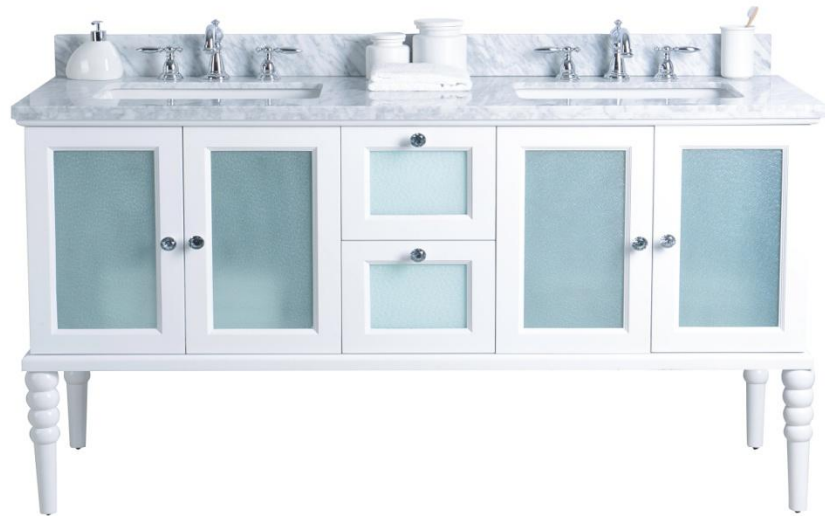

GRA-V-72

Grace Floor Mount 72" Double Sink Vanity

Grace Floor Mount 72" Double Sink Vanity

The **Grace floor mount 72" vanity** adds style and comfort to your luxurious master bathroom. Fitted with double sinks, the 72" vanity offers each person a comfortable width with plenty of counter top space and abundance of storage.

The Grace bathroom vanity collection has a contemporary style with traditional antique details. The solid wood vanities boast clean lines in a flexible style that is both simple and graceful, adding panache to your luxury bath. Vanities in this collection feature soft-closing shaker style doors and drawers with elegantly frosted glass, classic ball turned base legs, and sparkling crystal knobs. Available in a white or grey finish, the vanity collection also includes a selection of solid wood mirrors that make for a perfect compliment.

Vanity Name	Grace Floor Mount 72" Double Sink Vanity
Vanity Installation Type	Floor mount / freestanding vanity
Vanity Size	72"
Vanity Colour / Finish Options	Grey White
Vanity Tops	Quartz Beige Quartz Black Quartz Carrera Quartz Cement Quartz Grey Quartz Light Grey Quartz Snow White Quartz White No Top
Number of Vanity Top Holes	1 or 3 hole faucet drilling
Number of Vanity Sinks / Basins	Double Sink
Vanity Hardware	Chrome
Vanity Other	Soft closing doors and drawers