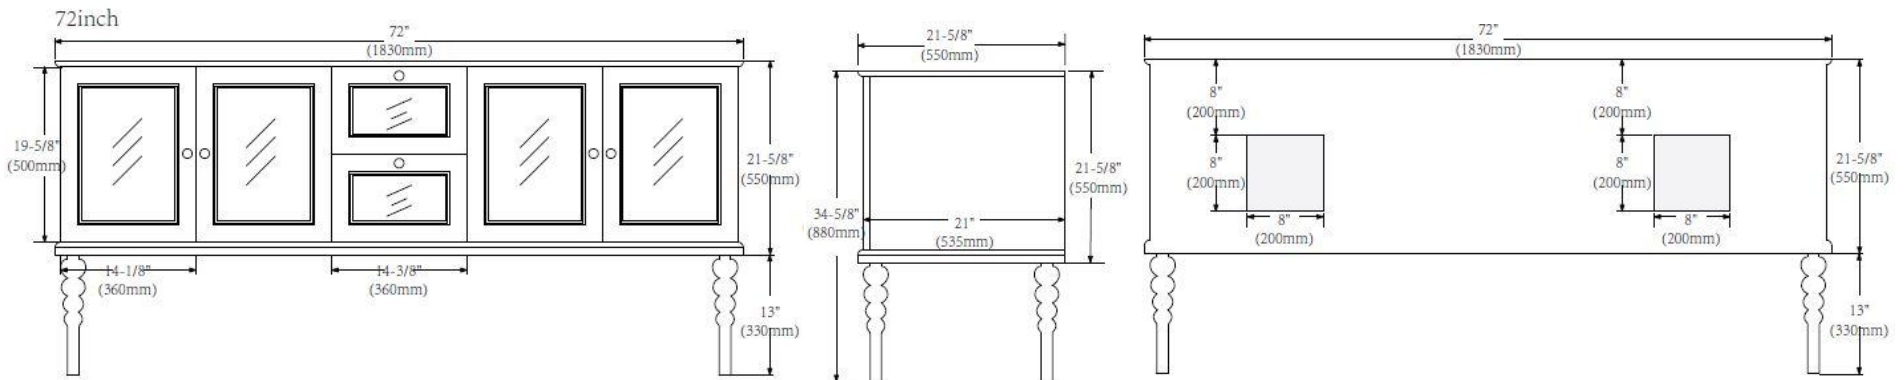

GRA-V-72

Grace Floor Mount 72" Double Sink Vanity

Grace Floor Mount 72" Double Sink Vanity

The **Grace floor mount 72" vanity** adds style and comfort to your luxurious master bathroom. Fitted with double sinks, the 72" vanity offers each person a comfortable width with plenty of counter top space and abundance of storage.

Vanity Name	Grace Floor Mount 72" Double Sink Vanity
Vanity Installation Type	Floor mount / freestanding vanity
Vanity Size	72"
Vanity Colour / Finish Options	Grey White
Vanity Tops	Quartz Beige Quartz Black Quartz Carrera Quartz Cement Quartz Grey Quartz Light Grey Quartz Snow White Quartz White No Top
Number of Vanity Top Holes	1 or 3 hole faucet drilling
Number of Vanity Sinks / Basins	Double Sink
Vanity Hardware	Chrome
Vanity Other	Soft closing doors and drawers