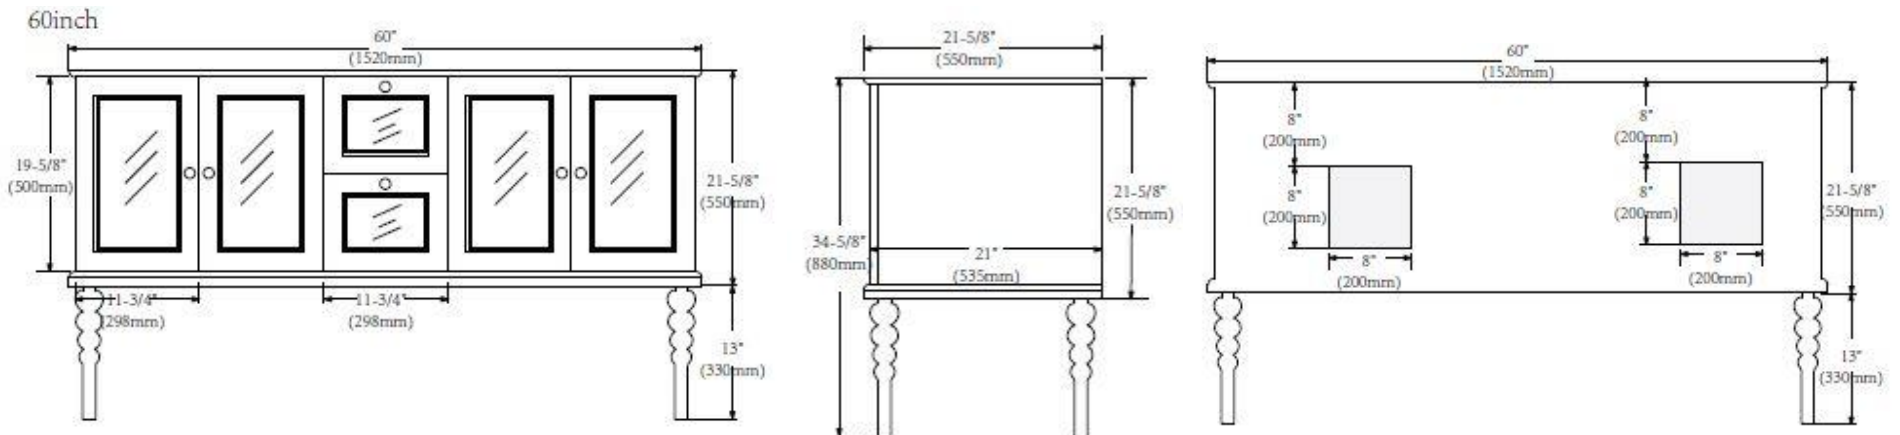

GRA-V-60

Grace Floor Mount 60" Double Sink Vanity

Grace Floor Mount 60" Double Sink Vanity

The **Grace floor mount 60" vanity** is a double sink vanity with a combination of two sets of soft closing doors on either end of the vanity and two soft closing drawers at the center. The 60" vanity has plenty of storage and is ideal for your high traffic family bath or luxury master bathroom.

The Grace bathroom vanity collection has a contemporary style with traditional antique details. The solid wood vanities boast clean lines in a flexible style that is both simple and graceful, adding panache to your luxury bath. Vanities in this collection feature soft-closing shaker style doors and drawers with elegantly frosted glass, classic ball turned base legs, and sparkling crystal knobs. Available in a white or grey finish, the vanity collection also includes a selection of solid wood mirrors that make for a perfect compliment.